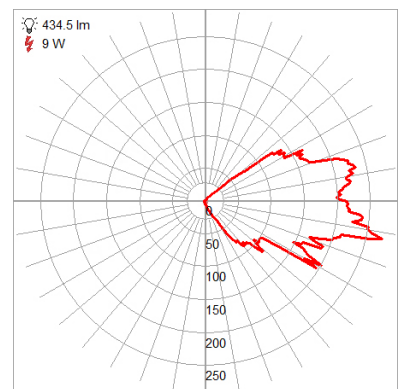

Model No :: **20060LEDDMG-BL/SDG**
Name :: Silo

Project Name :: _____
Location :: _____
Type :: _____
Quantity :: _____
Notes :: _____

Product Information

Product ID :: 20060
UPC Code :: 641594229523
Mounting Type :: Wall
Finish :: Black (BL)
Diffuser :: Seeded Glass (SDG)
Alt. Finishes :: Black (BL); Satin (SAT)
Alt. Diffusers :: Seeded Glass (SDG)

Product Dimensions

Fixture	Canopy
Length :: N/A	Length :: 1"
Width :: 10.25"	Width :: 4.5"
Diameter :: N/A	Diameter :: N/A
Extension :: 11.5"	Height :: 7.5"
Height :: 7.5"	
Overall Height :: N/A	

Technical Specifications

Qualifications

Location Rating :: Wet
Certification :: ETL Listed (US/Canada)
IES File ::
JA8 Compliant :: No
Energy Star :: No
ADA Compliant :: No
Marine Grade :: Yes
Emergency Lighting :: No
Warranty :: 5 Year Limited

Specifications

Frame Material :: Metal
Diffuser Material :: Glass
Voltage :: 120v
Lamping Type :: Dedicated LED
Lamping Base :: SSL
Lamp Quantity :: 1
Lamp Wattage :: 9 W
Total Wattage :: 9w
Lamps Included :: Yes
J-Box Type :: Standard

Photometrics

CCT :: 4000
CRI :: 90
Wattage :: 9w
Nominal Lumens :: 716Lm
Delivered Lumens :: 434Lm
Additional Items :: 0

Recommended Dimmers

(ELV) LUTRON Diva DVELV-303P; (ELV) LUTRON Maestro MAELV-600; (ELV) LUTRON Skylark SELV-300P; (TRIAC) LEVITON Decora Sureslide 6672; (TRIAC) LEVITON Decora Sureslide 6674; (TRIAC) LUTRON Diva DVCL-153P; (TRIAC) LUTRON Skylark CL

Line Drawing #1

IES File

Toll Free 800-828-5483 • www.AccessLighting.com

14410 Myford Road, Irvine, CA 92606

The information provided is subject to change without notice. ©2020 Access Lighting Corporation. All Rights Reserved
Rev. 202004 Filename:: 20060LEDDMG-BL_SDG.pdf