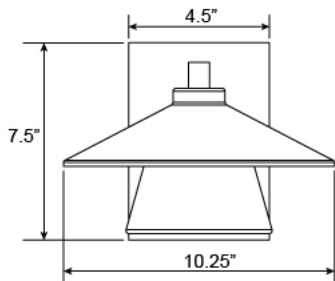

Model No :: **20060LEDDMG-BL/SDG**
Name :: Silo

Project Name :: _____
Location :: _____
Type :: _____
Quantity :: _____
Notes :: _____

Product Information

Product ID :: 20060
UPC Code :: 641594229523
Mounting Type :: Wall
Finish :: Black (BL)
Diffuser :: Seeded Glass (SDG)
Alt. Finishes :: Black (BL); Satin (SAT)
Alt. Diffusers :: Seeded Glass (SDG)

Product Dimensions

Fixture	Canopy
Length :: N/A	Length :: 1"
Width :: 10.25"	Width :: 4.5"
Diameter :: N/A	Diameter :: N/A
Extension :: 11.5"	Height :: 7.5"
Height :: 7.5"	
Overall Height :: N/A	

Technical Specifications

Qualifications

Location Rating :: Wet
Certification :: ETL Listed (US/Canada)
IES File ::
JA8 Compliant :: No
Energy Star :: No
ADA Compliant :: No
Marine Grade :: Yes
Emergency Lighting :: No
Warranty :: 5 Year Limited

Specifications

Frame Material :: Metal
Diffuser Material :: Glass
Voltage :: 120v
Lamping Type :: Dedicated LED
Lamping Base :: SSL
Lamp Quantity :: 1
Lamp Wattage :: 9 W
Total Wattage :: 9w
Lamps Included :: Yes
J-Box Type :: Standard

Photometrics

CCT :: 4000
CRI :: 90
Wattage :: 9w
Nominal Lumens :: 716Lm
Delivered Lumens :: 434Lm
Additional Items :: 0

Recommended Dimmers

(ELV) LUTRON Diva DVELV-303P; (ELV) LUTRON Maestro MAELV-600; (ELV) LUTRON Skylark SELV-300P; (TRIAC) LEVITON Decora Sureslide 6672; (TRIAC) LEVITON Decora Sureslide 6674; (TRIAC) LUTRON Diva DVCL-153P; (TRIAC) LUTRON Skylark CL

Line Drawing #1

Toll Free 800-828-5483 • www.AccessLighting.com

14410 Myford Road, Irvine, CA 92606

The information provided is subject to change without notice. ©2020 Access Lighting Corporation. All Rights Reserved
Rev. 202004 Filename:: 20060LEDDMG-BL_SDG.pdf