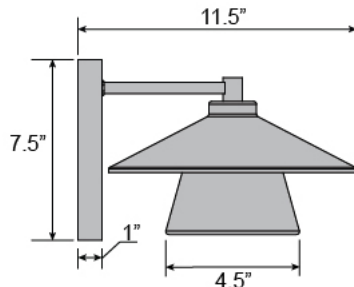

Product Dimensions

Fixture	Canopy
Length :: N/A	Length :: 1"
Width :: 10.25"	Width :: 4.5"
Diameter :: N/A	Diameter :: N/A
Extension :: 11.5"	Height :: 7.5"
Height :: 7.5"	
Overall Height :: N/A	

Technical Specifications

Line Drawing #1

Line Drawing #2

IES File

Toll Free 800-828-5483 • www.AccessLighting.com

14410 Myford Road, Irvine, CA 92606

The information provided is subject to change without notice. ©2020 Access Lighting Corporation. All Rights Reserved
 Rev. 202004 Filename:: 20060LEDDMG-BL_SDG.pdf