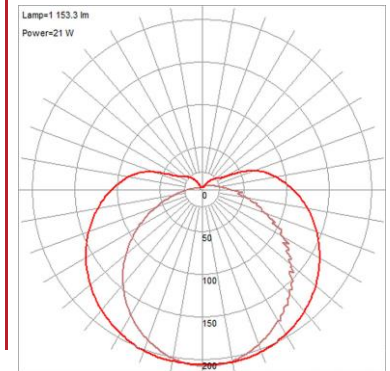

Stock Code: **20106LEDMGEM-SAT/ACR**

Collection: Cove

PRODUCT INFORMATION

Base: 20106 Parent: 20106LEDMGEM
Mounting Type: Wall UPC: 641594247909
Finish: Satin
Diffuser: Acrylic Lens

PRODUCT MEASUREMENTS

FIXTURE	BACKPLATE / CANOPY
Length:	Length
Width: 6"	Width: 3.25"
Diameter	Diameter:
Height: 18"	Height: 17.75"
Extension: 4"	
Overall Height:	

Dimmable: No Nominal Lumens 1300 Lm
CRI: 90 Delivered Lumens: 1153 Lm
CCT: 3000K
Recommended Dimmers:

ADDITIONAL NOTES

Project Name: _____

Location: _____

Type: _____

Quantity: _____

Notes: _____

LINE DRAWING

IES FILE

In addition to Access Lighting's purchase and warranty terms and conditions, by signing below or placing an order, you agree that you are authorized to bind the entity placing any order and acknowledge the following: All of sizes and measurements are approximate and all images are for illustrative purposes only. In the event of an inconsistency, the "Product Measurements" section controls. There also may be slight differences in the colors and designs compared to the displayed and printed images.