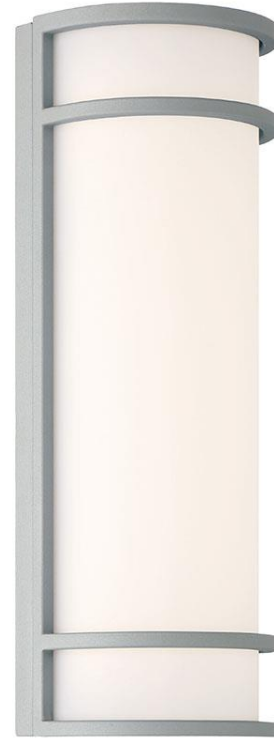

Stock Code: **20106LEDMGEM-SAT/ACR**

Collection: Cove

PRODUCT INFORMATION

Base: 20106 Parent: 20106LEDMGEM
Mounting Type: Wall UPC: 641594247909
Finish: Satin
Diffuser: Acrylic Lens

PRODUCT MEASUREMENTS

FIXTURE	BACKPLATE / CANOPY
Length:	Length
Width: 6"	Width: 3.25"
Diameter	Diameter:
Height: 18"	Height: 17.75"
Extension: 4"	
Overall Height:	

TECHNICAL SPECIFICATIONS

SPECIFICATIONS

Frame Material: Metal
Diffuser Material: Acrylic
Lamping Type: SSL (Dedicated LED) Jbox: Standard
Lamping Base: SSL Lamp Wattage: 20 W
Lamp Quantity: 1 Total Wattage: 20 W
Voltage: 120-277v Lamps Included: Yes

QUALIFICATIONS

Location Rating Wet
Certification: ETL (US/Canada) Listed
ADA Compliant: Yes Energy Star: No
JA8 Compliant: No Emergency Lighting: Yes
Marine Grade Finish: Yes
Warranty: 5 Year

PHOTOMETRICS

Dimmable: No Nominal Lumens 1300 Lm
CRI: 90 Delivered Lumens: 1153 Lm
CCT: 3000K
Recommended Dimmers:

ADDITIONAL NOTES

Project Name: _____

Location: _____

Type: _____

Quantity: _____

Notes: _____

LINE DRAWING