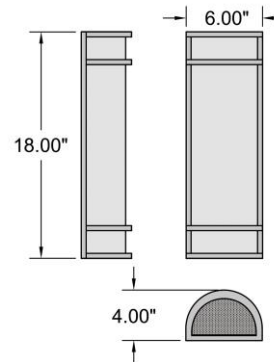

Stock Code: **20106LEDMGEM-SAT/ACR**

Collection: Cove

PRODUCT INFORMATION

Base: 20106 Parent: 20106LEDMGEM
Mounting Type: Wall UPC: 641594247909
Finish: Satin
Diffuser: Acrylic Lens

PRODUCT MEASUREMENTS

FIXTURE	BACKPLATE / CANOPY
Length:	Length
Width: 6"	Width: 3.25"
Diameter	Diameter:
Height: 18"	Height: 17.75"
Extension: 4"	
Overall Height:	

TECHNICAL SPECIFICATIONS

SPECIFICATIONS

Frame Material: Metal
Diffuser Material: Acrylic
Lamping Type: SSL (Dedicated LED) Jbox: Standard
Lamping Base: SSL Lamp Wattage: 20 W
Lamp Quantity: 1 Total Wattage: 20 W
Voltage: 120-277v Lamps Included: Yes

Dimmable: No Nominal Lumens 1300 Lm
CRI: 90 Delivered Lumens: 1153 Lm
CCT: 3000K
Recommended Dimmers:

ADDITIONAL NOTES

Project Name: _____

Location: _____

Type: _____

Quantity: _____

Notes: _____

LINE DRAWING

IES FILE

In addition to Access Lighting's purchase and warranty terms and conditions, by signing below or placing an order, you agree that you are authorized to bind the entity placing any order and acknowledge the following: All of sizes and measurements are approximate and all images are for illustrative purposes only. In the event of an inconsistency, the "Product Measurements" section controls. There also may be slight differences in the colors and designs compared to the displayed and printed images.