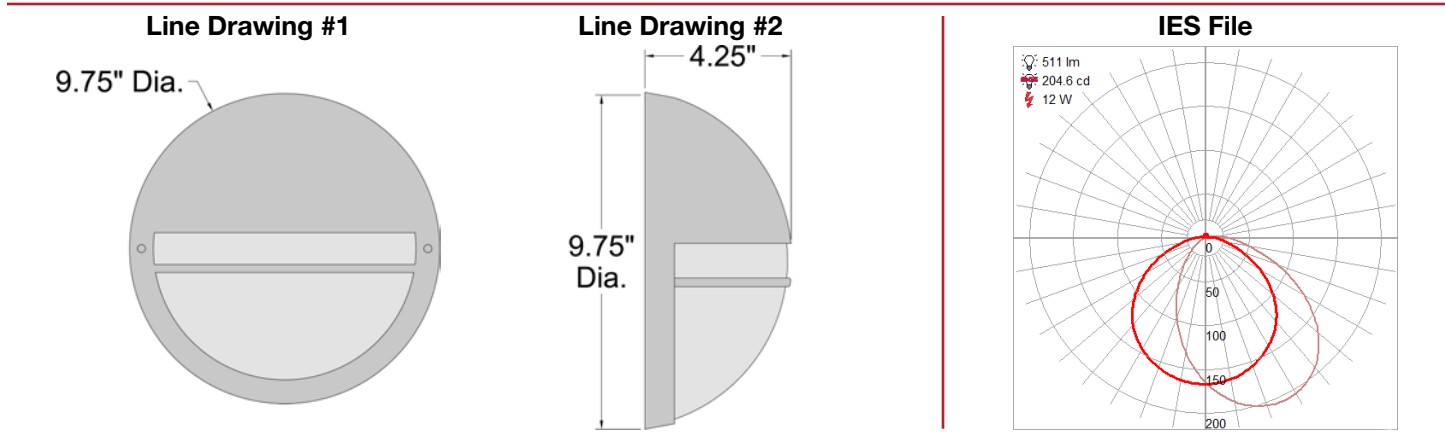

Model No :: **20260LEDDMG-SAT/OPL**
 Name :: Clifton

Project Name :: _____
 Location :: _____
 Type :: _____
 Quantity :: _____
 Notes :: _____

Product Information

Product ID :: 20260
 UPC Code :: 641594236743
 Mounting Type :: Wall
 Finish :: Satin (SAT)
 Diffuser :: Opal (OPL)
 Alt. Finishes :: Black (BL); Satin (SAT); White (WH)
 Alt. Diffusers :: Opal (OPL)

Product Dimensions

Fixture		Canopy	
Length ::	N/A	Length ::	N/A
Width ::	N/A	Width ::	N/A
Diameter ::	9.75"	Diameter ::	N/A
Extension ::	4.25"	Height ::	N/A
Height ::	N/A		
Overall Height ::	N/A		

Technical Specifications

Qualifications	Specifications	Photometrics	Recommended Dimmers
Location Rating :: Wet	Frame Material :: Steel	CCT :: 3000	(ELV) LEVITON Decora DSE06-10Z; (ELV) LUTRON Maestro MAELV-600; (TRIAC) LEVITON Decora Sureslide 6674; (TRIAC) LUTRON Diva DVCL-153P; (TRIAC) LUTRON Skylark CL SCL-153 or SCL-153P
Certification :: ETL Listed (US/Canada)	Diffuser Material :: Glass	CRI :: 90	
IES File ::	Voltage :: 120v	Wattage :: 12w	
JA8 Compliant :: Yes	Lamping Type :: Dedicated LED	Nominal Lumens :: 1100Lm	
Energy Star :: No	Lamping Base :: SSL	Delivered Lumens :: 511Lm	
ADA Compliant :: Yes	Lamp Quantity :: 1		
Marine Grade :: No	Lamp Wattage :: 12 W		
Emergency Lighting :: No	Total Wattage :: 12w		
Warranty :: 5 Year Limited	Lamps Included :: Yes		
	J-Box Type :: Standard		
		Additional Items :: JA8 compliant when installed outdoors	