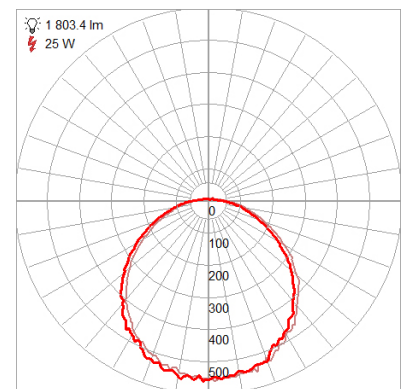

Product Dimensions

Fixture		Canopy	
Length ::	N/A	Length ::	N/A
Width ::	N/A	Width ::	N/A
Diameter ::	16"	Diameter ::	16"
Extension ::	N/A	Height ::	0.5"
Height ::	5"		
Overall Height ::	N/A		

Technical Specifications

Photometrics

CCT :: 3000
 CRI :: 90
 Wattage :: 25w
 Nominal Lumens :: 2200Lm
 Delivered Lumens :: 1803Lm

Recommended Dimmers

(ELV) LUTRON Caseta PD - 6WCL; (ELV) LUTRON Maestro CL MACL-153M; (ELV) LUTRON Maestro MRF2-6CL; (TRIAC) LUTRON Diva DVCL-153P

Additional Items :: 0

Line Drawing #1

Line Drawing #2

IES File

Toll Free 800-828-5483 • www.AccessLighting.com

14410 Myford Road, Irvine, CA 92606

The information provided is subject to change without notice. ©2020 Access Lighting Corporation. All Rights Reserved
 Rev. 202004 Filename:: 20472LEDD-BS_SACR.pdf