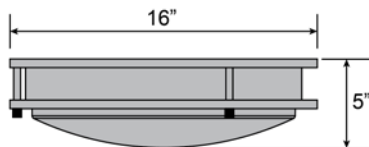

Model No :: **20472LEDD-BS/SACR**
Name :: Sparc

Project Name :: _____
Location :: _____
Type :: _____
Quantity :: _____
Notes :: _____

Product Information

Product ID :: 20472
UPC Code :: 641594228915
Mounting Type :: Ceiling
Finish :: Brushed Steel (BS)
Diffuser :: Starry Acrylic (SACR)
Alt. Finishes :: Bronze (BRZ); Brushed Steel (BS)
Alt. Diffusers :: Starry Acrylic (SACR)

Product Dimensions

Fixture		Canopy	
Length ::	N/A	Length ::	N/A
Width ::	N/A	Width ::	N/A
Diameter ::	16"	Diameter ::	16"
Extension ::	N/A	Height ::	0.5"
Height ::	5"		
Overall Height ::	N/A		

Technical Specifications

Qualifications

Location Rating :: Damp
Certification :: ETL Listed (US/Canada)
IES File ::
JA8 Compliant :: No
Energy Star :: No
ADA Compliant :: No
Marine Grade :: No
Emergency Lighting :: No
Warranty :: 5 Year Limited

Specifications

Frame Material :: Steel
Diffuser Material :: Acrylic
Voltage :: 120v
Lamping Type :: Dedicated LED
Lamping Base :: SSL
Lamp Quantity :: 1
Lamp Wattage :: 25 W
Total Wattage :: 25w
Lamps Included :: Yes
J-Box Type :: Standard

Photometrics

CCT :: 3000
CRI :: 90
Wattage :: 25w
Nominal Lumens :: 2200Lm
Delivered Lumens :: 1803Lm

Recommended Dimmers

(ELV) LUTRON Caseta PD - 6WCL; (ELV) LUTRON Maestro CL MACL-153M; (ELV) LUTRON Maestro MRF2-6CL; (TRIAC) LUTRON Diva DVCL-153P

Additional Items :: 0

Line Drawing #1

Toll Free 800-828-5483 • www.AccessLighting.com

14410 Myford Road, Irvine, CA 92606

The information provided is subject to change without notice. ©2020 Access Lighting Corporation. All Rights Reserved
Rev. 202004 Filename:: 20472LEDD-BS_SACR.pdf