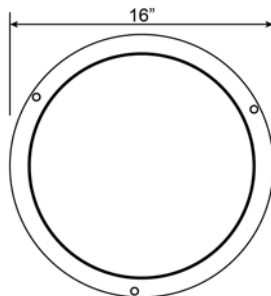

Line Drawing #2