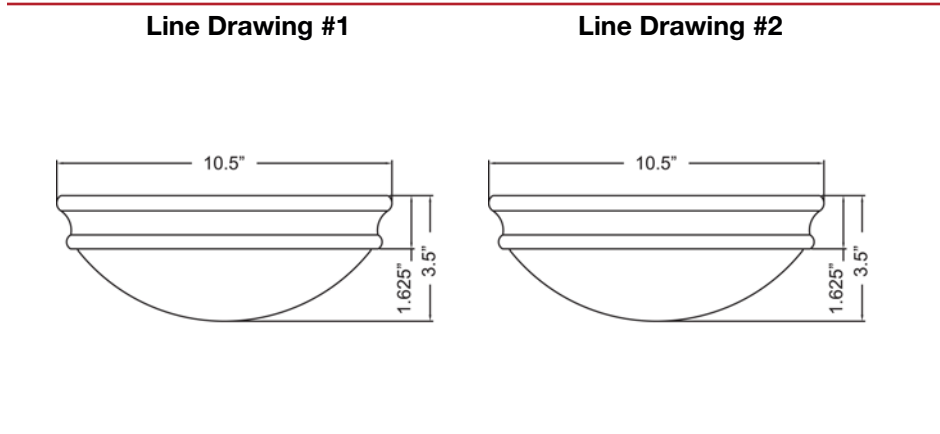

IES File

Image Not Available

Toll Free 800-828-5483 • www.AccessLighting.com

14410 Myford Road, Irvine, CA 92606
The information provided is subject to change without notice. ©2020 Access Lighting Corporation. All Rights Reserved
Rev. 202004   Filename:: 20724LEDDL-ORB_OPL.pdf