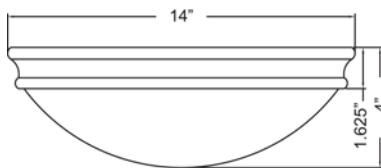

Model No :: **20726-BS/OPL**
Name :: Atom

Project Name :: _____
Location :: _____
Type :: _____
Quantity :: _____
Notes :: _____

Product Information

Product ID :: 20726
UPC Code :: 641594003154
Mounting Type :: Ceiling
Finish :: Brushed Steel (BS)
Diffuser :: Opal (OPL)
Alt. Finishes :: Brushed Steel (BS); Oil Rubbed Bronze (ORB)
Alt. Diffusers :: Opal (OPL)

Product Dimensions

Fixture		Canopy	
Length ::	N/A	Length ::	N/A
Width ::	N/A	Width ::	N/A
Diameter ::	14"	Diameter ::	N/A
Extension ::	N/A	Height ::	1.75"
Height ::	4"		
Overall Height ::	N/A		

Technical Specifications

Qualifications	Specifications	Photometrics	Recommended Dimmers
Location Rating :: Damp	Frame Material :: Steel	CCT :: 2700	(TRIAC) Any Standard Dimmer
Certification :: UL Listed (US/Canada)	Diffuser Material :: Glass	CRI :: N/A	
IES File ::	Voltage :: 120v	Wattage :: 180w	
JA8 Compliant :: No	Lamping Type :: Incandescent	Nominal Lumens :: 2400Lm	
Energy Star :: No	Lamping Base :: E-26	Delivered Lumens :: N/A	
ADA Compliant :: No	Lamp Quantity :: 3	Additional Items :: 0	
Marine Grade :: No	Lamp Wattage :: 60 W		
Emergency Lighting :: No	Total Wattage :: 180w		
Warranty :: 1 Year Limited	Lamps Included :: No		
	J-Box Type :: Standard		

Line Drawing #1

IES File

Image Not Available

Toll Free 800-828-5483 • www.AccessLighting.com

14410 Myford Road, Irvine, CA 92606

The information provided is subject to change without notice. ©2020 Access Lighting Corporation. All Rights Reserved
Rev. 202004 Filename:: 20726-BS_OPL.pdf