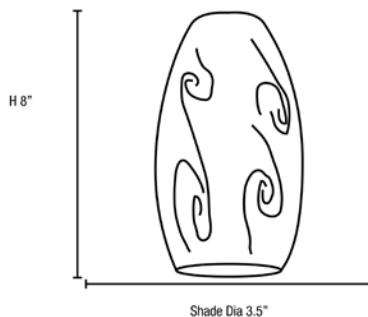

Line Drawing #1

Line Drawing #2

Image Not Available

IES File

Image Not Available

Toll Free 800-828-5483 • www.AccessLighting.com

14410 Myford Road, Irvine, CA 92606

The information provided is subject to change without notice. ©2020 Access Lighting Corporation. All Rights Reserved
Rev. 202004 Filename:: 28011-1R-BS_RUSKY.pdf