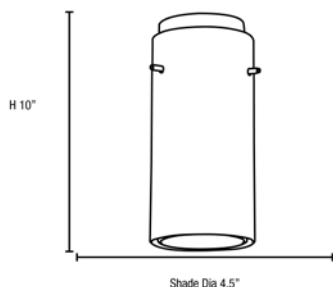

Product Dimensions

Fixture		Canopy	
Length ::	N/A	Length ::	N/A
Width ::	N/A	Width ::	N/A
Diameter ::	N/A	Diameter ::	N/A
Extension ::	N/A	Height ::	1.25"
Height ::	10"		
Overall Height ::	12-155"		

Technical Specifications

Specifications

Frame Material :: Metal
 Diffuser Material :: Glass
 Voltage :: 120v
 Lamping Type :: Replaceable LED
 Lamping Base :: E-26
 Lamp Quantity :: 1
 Lamp Wattage :: 10 W
 Total Wattage :: 10w
 Lamps Included :: Yes
 J-Box Type :: Standard

Photometrics

CCT :: 3000
 CRI :: 90
 Wattage :: 10w
 Nominal Lumens :: 800Lm
 Delivered Lumens :: N/A

Recommended Dimmers

(ELV) LUTRON Skylark SELV-300P; (MLV) COOPER Aspire 9530SW; (TRIAC) LEGRAND Titan CD703-PW

Additional Items :: 0

Line Drawing #1

Line Drawing #2

Image Not Available

IES File

Image Not Available

Toll Free 800-828-5483 • www.AccessLighting.com

14410 Myford Road, Irvine, CA 92606