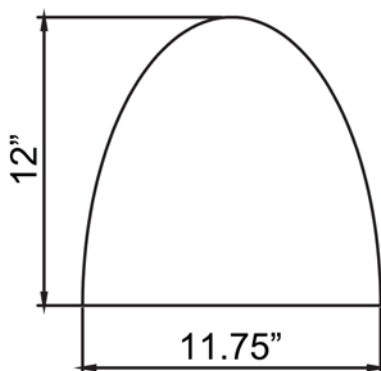

Line Drawing #2

IES File

Image Not Available

Toll Free 800-828-5483 • www.AccessLighting.com

14410 Myford Road, Irvine, CA 92606

The information provided is subject to change without notice. ©2020 Access Lighting Corporation. All Rights Reserved
Rev. 202004 Filename:: 28091-BCP.pdf