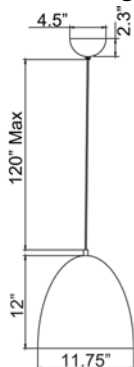

Technical Specifications

Qualifications	Specifications	Photometrics	Recommended Dimmers
Location Rating :: Dry	Frame Material :: Aluminum	CCT :: 2700	(TRIAC) Any Standard Dimmer
Certification :: ETL Listed (US/Canada)	Diffuser Material :: Aluminum	CRI :: N/A	
IES File ::	Voltage :: 120v	Wattage :: 60w	
JA8 Compliant :: No	Lamping Type :: Incandescent	Nominal Lumens :: 800Lm	
Energy Star :: No	Lamping Base :: E-26	Delivered Lumens :: N/A	
ADA Compliant :: No	Lamp Quantity :: 1	Additional Items :: 0	
Marine Grade :: No	Lamp Wattage :: 60 W		
Emergency Lighting :: No	Total Wattage :: 60w		
Warranty :: 1 Year Limited	Lamps Included :: No		
	J-Box Type :: Standard		

Line Drawing #1