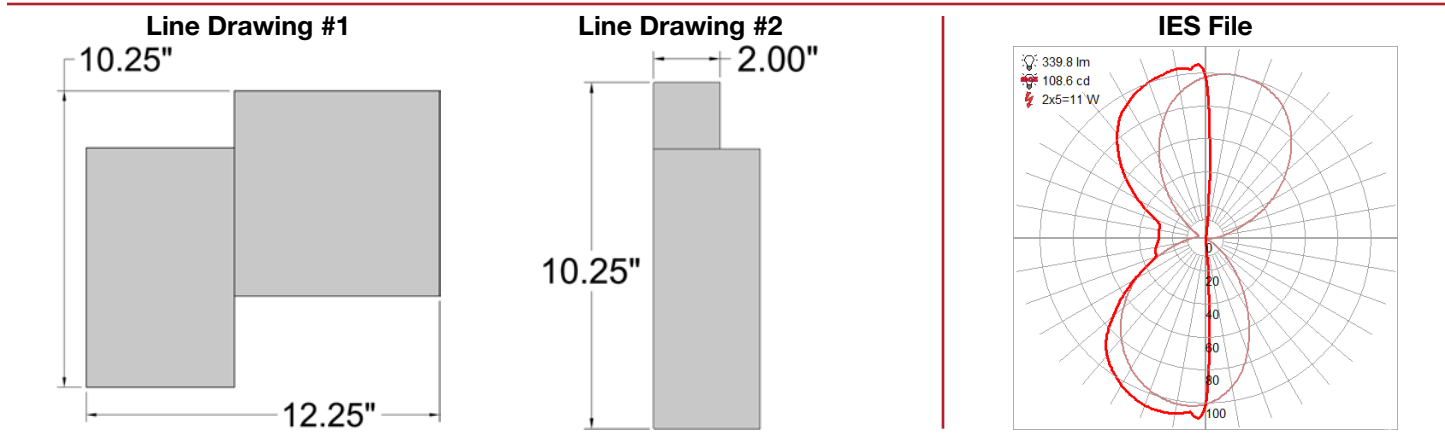

Toll Free 800-828-5483 • www.AccessLighting.com

14410 Myford Road, Irvine, CA 92606
The information provided is subject to change without notice. ©2020 Access Lighting Corporation. All Rights Reserved
Rev. 202004 Filename:: 52181LEDD-MWH_ACR.pdf