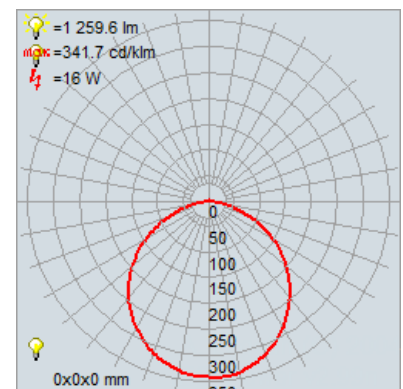

Product Dimensions

Fixture		Canopy
Length ::	26.5"	Length :: 0
Width ::	4.75"	Width :: 0
Diameter ::	0	Diameter :: 0
Extension ::	0	Height :: 0
Height ::	7.75"	
Overall Height ::	0	

Technical Specifications

Photometrics

CCT :: 3000
 CRI :: 90
 Wattage :: 15w
 Nominal Lumens :: 0
 Delivered Lumens :: 1260Lm

Recommended Dimmers

(ELV) LUTRON Diva DVELV-300P; (ELV) LUTRON Skylark Contour CTCL-153P; (TRIAC) LUTRON Diva DVCL-153P

Additional Items :: 0

Line Drawing #1

Image Not Available

Line Drawing #2

Image Not Available

IES File

Toll Free 800-828-5483 • www.AccessLighting.com

14410 Myford Road, Irvine, CA 92606