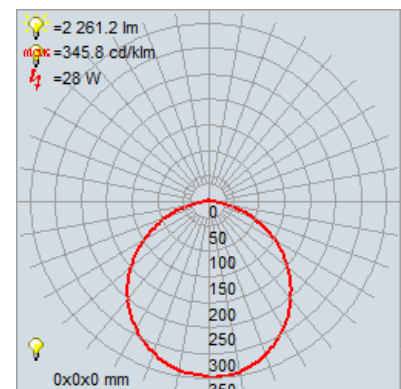

Product Dimensions

Fixture		Canopy	
Length ::	45"	Length ::	0
Width ::	4.75"	Width ::	0
Diameter ::	0	Diameter ::	0
Extension ::	0	Height ::	0
Height ::	7.75"		
Overall Height ::	0		

Technical Specifications

Photometrics

CCT :: 3000
 CRI :: 90
 Wattage :: 29w
 Nominal Lumens :: 0
 Delivered Lumens :: 2261Lm

Recommended Dimmers

(ELV) LUTRON Diva DVELV-300P; (ELV) LUTRON Skylark Contour CTCL-153P; (TRIAC) LUTRON Diva DVCL-153P

Additional Items :: 0

Line Drawing #1

Image Not Available

Line Drawing #2

Image Not Available

IES File

Toll Free 800-828-5483 • www.AccessLighting.com

14410 Myford Road, Irvine, CA 92606