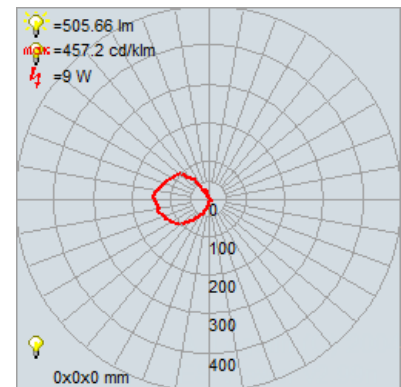

Product Dimensions

Fixture	Canopy
Length :: 0	Length :: 0
Width :: 0	Width :: 0
Diameter :: 9"	Diameter :: 4.5"
Extension :: 0	Height :: 1"
Height :: 11.75"	
Overall Height :: 0	

Technical Specifications

Photometrics

CCT :: 3000
 CRI :: 90
 Wattage :: 9w
 Nominal Lumens :: 600Lm
 Delivered Lumens :: 506Lm

Recommended Dimmers

(ELV) LUTRON Caseta PD - 6WCL; (ELV) LUTRON Maestro CL (Package) MACL-153M-RHW; (ELV) LUTRON Maestro CL MACL-153M; (ELV) LUTRON Skylark Contour CTCL-153P; (TRIAC) LEVITON Decora Sureslide 6672; (TRIAC) LEVITON Decora Sureslide

Additional Items :: 0

Line Drawing #1

Image Not Available

Line Drawing #2

Image Not Available

IES File

Toll Free 800-828-5483 • www.AccessLighting.com

14410 Myford Road, Irvine, CA 92606