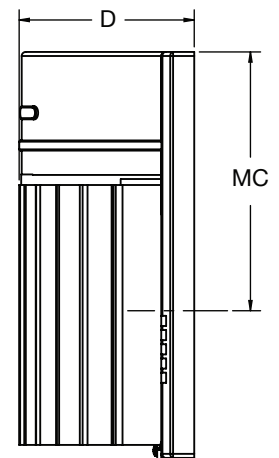

LOCATION		DATE
PREPARED BY		QUANTITY
COMMENTS		FIXTURE TYPE
CATALOG NUMBER		

Outdoor LED Security Light BWSW1600L41RB

Features

All purpose long lasting energy saving LED security light with integrated photocell for dusk to dawn operations. An excellent alternative solution to incandescent fixtures. Ideal use for security and general lighting in outdoor residential, commercial, and hospitality applications. Fixture can be mounted to a standard junction box (not included).

Construction

Housing is made from die-cast aluminum with a durable powder coat. Power supply connections must be made inside a junction box (not included).

Finish

Available in bronze finish.

Diffuser

Frosted polycarbonate.

Electrical

Input 120VAC / 60 Hz.
Built-in photocell.
Not compatible with dimmers.
Minimum starting temperature -20° F

LED

Integrated LED modules capable of producing:
18W, 1800 source lumens
4100K (CCT). Rated for 50,000 Hrs. 80 CRI.

Certification

ETL certified for outdoor wet locations.

Warranty

Limited warranty: This fixture is free from defects in materials and workmanship for a period of 5 years from date-of-purchase.

**Specifications and dimensions
subject to change without notice.**

MC - Mounting Center

Ordering Information:

Bronze	LED	Source Lumens	CCT	H	W	D	MC
BWSW1600L41RB	18W	1800	4100K	10"	7-1/2"	4-3/8"	6-1/4"