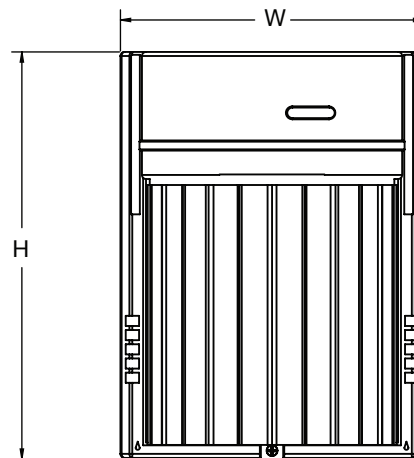

LOCATION		DATE
PREPARED BY		QUANTITY
COMMENTS		FIXTURE TYPE
CATALOG NUMBER		

Outdoor LED Security Light BWSW1600L41RB

Features

All purpose long lasting energy saving LED security light with integrated photocell for dusk to dawn operations. An excellent alternative solution to incandescent fixtures. Ideal use for security and general lighting in outdoor residential, commercial, and hospitality applications. Fixture can be mounted to a standard junction box (not included).

Construction

Housing is made from die-cast aluminum with a durable powder coat. Power supply connections must be made inside a junction box (not included).

Finish

Available in bronze finish.

Diffuser

Frosted polycarbonate.

Electrical

Input 120VAC / 60 Hz.
Built-in photocell.
Not compatible with dimmers.
Minimum starting temperature -20° F

LED

Integrated LED modules capable of producing:
18W, 1800 source lumens
4100K (CCT). Rated for 50,000 Hrs. 80 CRI.

Certification

ETL certified for outdoor wet locations.

Warranty

Limited warranty: This fixture is free from defects in materials and workmanship for a period of 5 years from date-of-purchase.

**Specifications and dimensions
subject to change without notice.**

MC - Mounting Center

Ordering Information:

Bronze	LED	Source Lumens	CCT	H	W	D	MC
BWSW1600L41RB	18W	1800	4100K	10"	7-1/2"	4-3/8"	6-1/4"