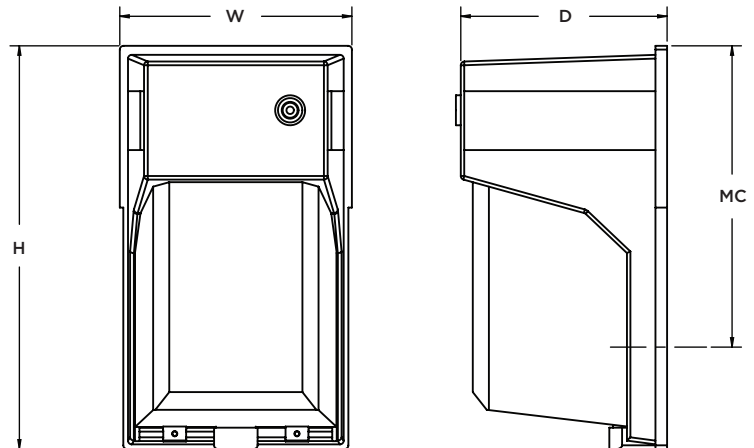

LOCATION		DATE
PREPARED BY		QUANTITY
COMMENTS		FIXTURE TYPE
CATALOG NUMBER		

Outdoor LED Security Light BWSW2400L41RB

Features

All purpose long lasting energy saving LED security light with integrated photocell for dusk to dawn operations. An excellent alternative solution to incandescent fixtures. Ideal use for security and general lighting in outdoor residential, commercial, and hospitality applications. Fixture can be mounted to a standard junction box (not included).

Construction

Housing is made from die-cast aluminum with a durable powder coat. Power supply connections must be made inside a junction box (not included).

Finish

Available in bronze finish.

Diffuser

Frosted polycarbonate.

Electrical

Input 120VAC / 60 Hz.
Built-in photocell.
Not compatible with dimmers.
Minimum starting temperature -20° F

LED

Integrated LED modules capable of producing:
27W, 2430 source lumens
4100K (CCT). Rated for 50,000 Hrs. 80 CRI.

Certification

ETL certified for outdoor wet locations.

Warranty

Limited warranty: This fixture is free from defects in materials and workmanship for a period of 5 years from date-of-purchase.

**Specifications and dimensions
subject to change without notice.**

MC - Mounting Center

Ordering Information:

Bronze	LED	Source Lumens	CCT	H	W	D	MC
BWSW2400L41RB	27W	2430	4100K	11"	6-3/8"	5-1/2"	8"