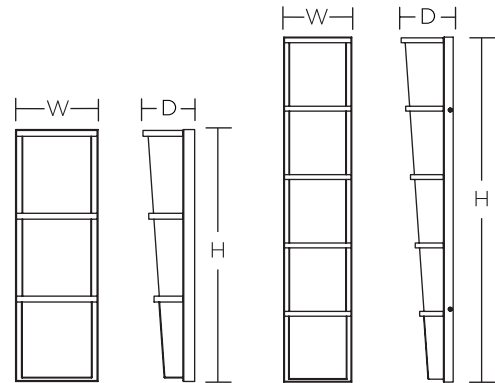

17"

28"

Ordering Information:

Textured Grey	Textured Bronze	LED	Source Lumens	Adjustable CCT	H	W	D
LASW051728LAJD2TG	LASW051728LAJD2BZ	24W	2800	3000K/3500K/4000K	17"	5-1/2"	3-3/8"
LASW052833LAJD2TG	LASW052833LAJD2BZ	28W	3300	3000K/3500K/4000K	28"	5-1/2"	4"