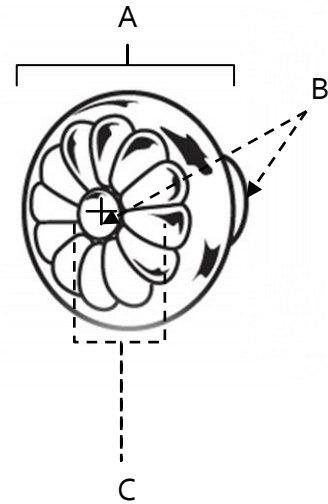

**SPECIFICATIONS**

**BELLA**  
KNOBS

**FEATURES**

- Traditional styling
- Multiple finishes
- Concealed installation

**WARRANTY**

Limited lifetime

**FINISHES**

- Polished Brass (PB)
- Antique English (AE)
- Antique English Matte (AEM)
- Antique Pewter (AP)
- Polished Antique (PA)
- Satin Nickel (SN)

**MATERIAL**

Brass

Item#	A	B	C
<b>A1451</b>	1 1/4"	1 1/4"	1/2"
<b>A1452</b>	1 1/2"	1 1/4"	1/2"

**KEY:**

- A - Length and Width
- B - Projection
- C - Mount Length and Width

NOTE: Dimensions and specifications are subject to change without notice.