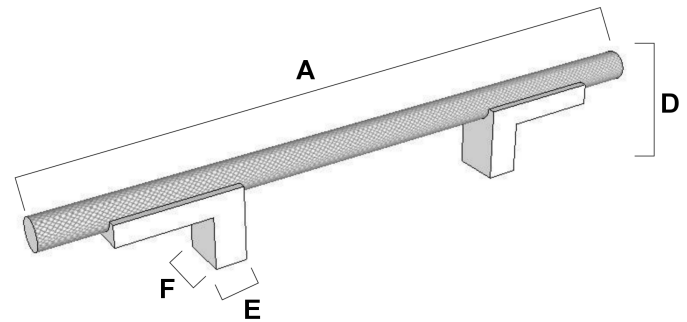

SPECIFICATIONS

**VITA BELLA
PULLS**

FEATURES

Transitional styling
Multiple finishes
Concealed installation

WARRANTY

Limited lifetime

FINISHES

Matte Black (MB)
Champagne (CHP)
Matte Nickel (MN)
Champagne/Matte Black (CHP/MB)
Matte Nickel/Matte Black (MN/MB)

MATERIAL

Aluminum

Item#	A	B	C	D	E (L)	F (W)
A2903-3	7 21/64"	3"	3/8"	1 1/4"	5/16"	9/16"
A2903-35	7 53/64"	3 1/2"	3/8"	1 1/4"	5/16"	9/16"
A2903-4	8 21/64"	4"	3/8"	1 1/4"	5/16"	9/16"
A2903-6	10 21/64"	6"	3/8"	1 1/4"	5/16"	9/16"
A2903-8	12 21/64"	8"	3/8"	1 1/4"	5/16"	9/16"
A2903-12	16 21/64"	12"	3/8"	1 1/4"	5/16"	9/16"
A2903-14	18 21/64"	14"	3/8"	1 1/4"	5/16"	9/16"

KEY:

- A - Overall Length
- B - Center to Center
- C - Width
- D - Projection
- E - Mount Length
- F - Mount Width

NOTE: Dimensions and specifications are subject to change without notice.