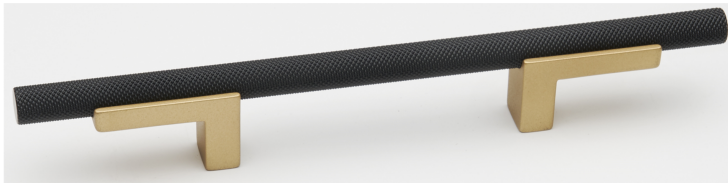

SPECIFICATIONS

**VITA BELLA
PULLS**

FEATURES

Transitional styling
Multiple finishes
Concealed installation

WARRANTY

Limited lifetime

FINISHES

Matte Black (MB)
Champagne (CHP)
Matte Nickel (MN)
Champagne/Matte Black (CHP/MB)
Matte Nickel/Matte Black (MN/MB)

MATERIAL

Aluminum

Item#	A	B	C	D	E (L)	F (W)
A2903-3	7 21/64"	3"	3/8"	1 1/4"	5/16"	9/16"
A2903-35	7 53/64"	3 1/2"	3/8"	1 1/4"	5/16"	9/16"
A2903-4	8 21/64"	4"	3/8"	1 1/4"	5/16"	9/16"
A2903-6	10 21/64"	6"	3/8"	1 1/4"	5/16"	9/16"
A2903-8	12 21/64"	8"	3/8"	1 1/4"	5/16"	9/16"
A2903-12	16 21/64"	12"	3/8"	1 1/4"	5/16"	9/16"
A2903-14	18 21/64"	14"	3/8"	1 1/4"	5/16"	9/16"