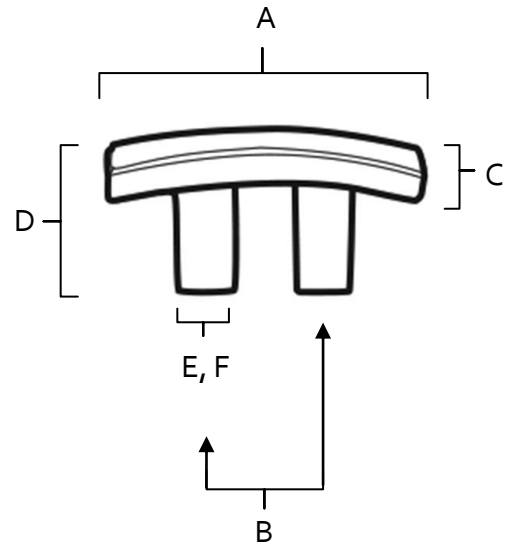

SPECIFICATIONS

ARCH

PULL

A418

FEATURES

- Modern styling
- Multiple finishes
- Concealed installation

WARRANTY

Limited lifetime

FINISHES

- Polished Chrome (PC)
- Polished Nickel (PN)
- Satin Nickel (SN)
- Bronze (BRZ)
- Chocolate Bronze (CHBRZ)

MATERIAL

Brass

Item#	A	B	C	D	E (L)	F (W)
A418	2"	3/4"	1/4"	1"	11/32"	1/4"

KEY:

- A - Overall Length
- B - Center to Center
- C - Handle Width
- D - Projection
- E - Mount Length
- F - Mount Width

NOTE: Dimensions and specifications are subject to change without notice.