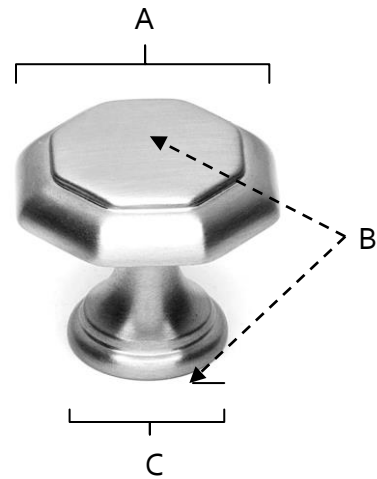

SPECIFICATIONS

**CONTEMPORARY
HEXAGON KNOBS**

FEATURES

Modern styling
Multiple finishes
Concealed installation

WARRANTY

Limited lifetime

FINISHES

Polished Brass (PB)
Polished Chrome (PC)
Antique Pewter (AP)
Barcelona (BARC)
Bronze (BRZ)
Chocolate Bronze (CHBRZ)
Matte Black (MB)
Polished Antique (PA)
Polished Nickel (PN)
Satin Nickel (SN)

MATERIAL

Brass

Item#	A	B	C
A828-1	1 1/8"	1"	11/16"
A828-14	1 3/8"	1 1/8"	3/4"

KEY:

A - Length and Width
B - Projection
C - Mount Length and Width

NOTE: Dimensions and specifications are subject to change without notice.