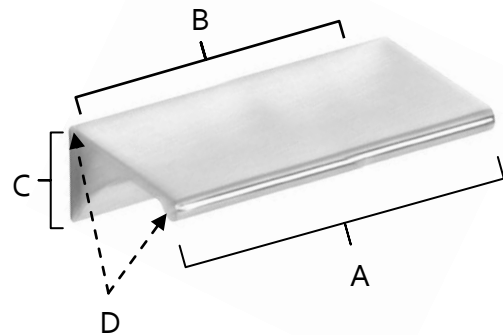

**SPECIFICATIONS**

**TAB PULLS**  
PULLS

**FEATURES**

- Modern styling
- Multiple finishes
- Concealed installation

**WARRANTY**

Limited lifetime

**FINISHES**

- Bronze (BRZ)
- Matte Black (MB)
- Polished Brass (PB)
- Polished Brass/Non-Lacquered (PB/NL)
- Polished Chrome (PC)
- Polished Nickel (PN)
- Satin Brass (SB)
- Satin Nickel (SN)

**MATERIAL**

Brass

Item#	A	B	C	D
A970-15	2"	1 1/2"	5/8"	1"
A970-3	3 1/2"	3"	5/8"	1"
A970-35	4"	3 1/2"	5/8"	1"
A970-4	4 1/2"	4"	5/8"	1"
A970-6	6 1/2"	6"	5/8"	1"
A970-8	8 1/2"	8"	5/8"	1"

**KEY:**

- A - Overall Length
- B - Center to Center
- C - Width
- D - Projection