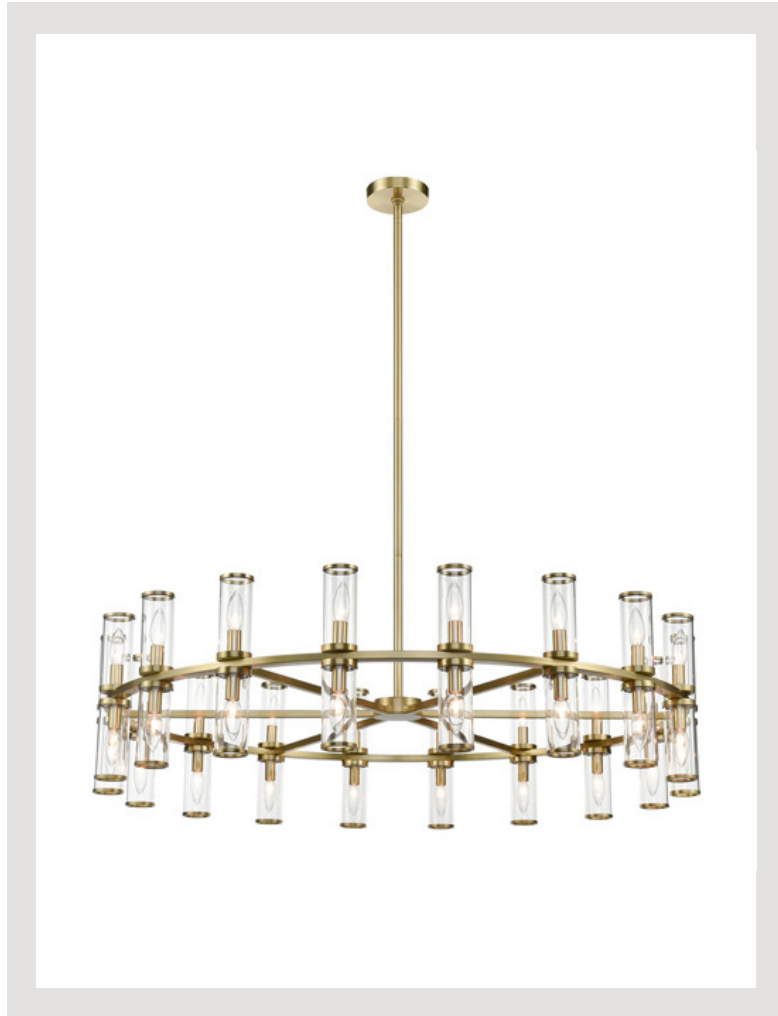

alora

P. 1.833.MY ALORA (692.5672)

CANADA: 102-19028 27TH Ave. - Surrey, BC V3Z 5T1

USA: 3035 E. Lone Mountain Rd - Las Vegas, NV, 89081

REVOLVE CH309036NBCG

FIXTURE DIMENSIONS	47.4"D x 12.6"H
HEIGHT FROM CENTER	-
WEIGHT	-
GLASS	Clear Glass
MATERIAL	Steel
CANOPY SIZE	4.8"D x 0.8"H
LAMPING	36 x 60W, E12
VOLTAGE	120V
WIRE / CORD LENGTH	144" 3 x 12" + 1 x 6"
CORD TYPE	-
MINIMUM HANG HEIGHT	21.6"
INSTALL OPTIONS	-
ADA COMPLIANT	-
CERTIFICATION	UL
UPC	841387002641
PACKAGE SIZE	-
PACKAGE WEIGHT	-

[D - Diameter, L - Length, W - Width, H - Height, E - Extension]

AVAILABLE FINISHES:

*For complete warranty terms, please visit:
www.aloralighting.com/warranty