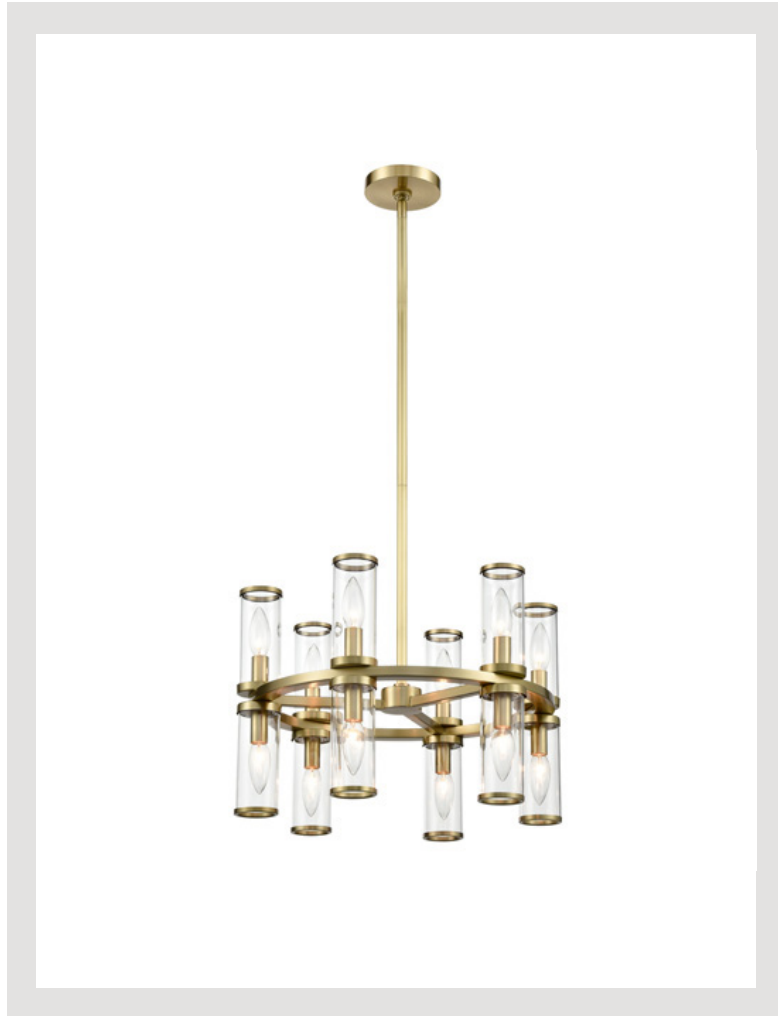

REVOLVE CH309066NBCG

FIXTURE DIMENSIONS	17.3"D x 12.6"H
HEIGHT FROM CENTER	-
WEIGHT	-
GLASS	Clear Glass
MATERIAL	Steel
CANOPY SIZE	4.8"D x 0.8"H
LAMPING	12 x 60W, E12
VOLTAGE	120V
WIRE / CORD LENGTH	144" 3 x 12" + 1 x 6"
CORD TYPE	-
MINIMUM HANG HEIGHT	21.6"
INSTALL OPTIONS	-
ADA COMPLIANT	-
CERTIFICATION	UL
UPC	841387002702
PACKAGE SIZE	-
PACKAGE WEIGHT	-

[D - Diameter, L - Length, W - Width, H - Height, E - Extension]

AVAILABLE FINISHES:

*For complete warranty terms, please visit:
www.aloralighting.com/warranty