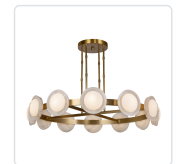

## ALONSO CH320050

FIXTURE DIMENSIONS	D50-1/2" x H8-1/2"
LIGHT SOURCE	LED with DC Driver
WATTAGE	40W
TOTAL LUMENS	3200lm
DELIVERED LUMENS	1430lm*
VOLTAGE	120V
COLOR TEMPERATURE	3000K
CRI (RA)	90CRI
DIMMABLE	Yes, TRIAC/ELV Dimmer (Not Included)
GLASS DETAILS	Opal Glass
MATERIAL	Steel + Aluminum; Steel + Aluminum + Alabaster Detail;
SHADE DETAILS	Alabaster Shade; Steel Shade with Alabaster Detail;
ROD LENGTH	50" Max (12x12" + 4x6" + 4x4" + 16x1")
WIRE LENGTH	144"
MINIMUM HANG HEIGHT	12"
SLOPED CEILING ADAPTABLE	No
ILLUMINATION DIRECTION	Omni-directional
LOCATION	Dry
CANOPY DIMENSIONS	D11-7/8" x H1-5/8"
BRAND	Alora

### AVAILABLE FINISHES:

CH320050UB  
Urban Bronze

CH320050UBAR  
Urban Bronze/Alabaster

CH320050VB  
Vintage Brass

CH320050VBAR  
Vintage Brass/Alabaster

\*For complete warranty terms, please visit: [www.aloralighting.com/warranty](http://www.aloralighting.com/warranty)