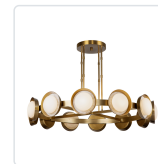

## ALONSO CH320050

FIXTURE DIMENSIONS	D50-1/2" x H8-1/2"
LIGHT SOURCE	LED with DC Driver
WATTAGE	40W
TOTAL LUMENS	3200lm
DELIVERED LUMENS	1430lm*
VOLTAGE	120V
COLOR TEMPERATURE	3000K
CRI (RA)	90CRI
DIMMABLE	Yes, TRIAC/ELV Dimmer (Not Included)
GLASS DETAILS	Opal Glass
MATERIAL	Steel + Aluminum; Steel + Aluminum + Alabaster Detail;
SHADE DETAILS	Alabaster Shade; Steel Shade with Alabaster Detail;
ROD LENGTH	50" Max (12x12" + 4x6" + 4x4" + 16x1")
WIRE LENGTH	144"
MINIMUM HANG HEIGHT	12"
SLOPED CEILING ADAPTABLE	No
ILLUMINATION DIRECTION	Omni-directional
LOCATION	Dry
CANOPY DIMENSIONS	D11-7/8" x H1-5/8"
BRAND	Alora

### AVAILABLE FINISHES:

CH320050UB  
Urban Bronze

CH320050UBAR  
Urban Bronze/Alabaster

CH320050VB  
Vintage Brass

CH320050VBAR  
Vintage Brass/Alabaster

\*For complete warranty terms, please visit: [www.aloralighting.com/warranty](http://www.aloralighting.com/warranty)