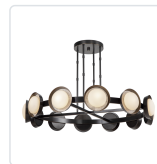

## ALONSO CH320050

FIXTURE DIMENSIONS	D50-1/2" x H8-1/2"
LIGHT SOURCE	LED with DC Driver
WATTAGE	40W
TOTAL LUMENS	3200lm
DELIVERED LUMENS	1430lm*
VOLTAGE	120V
COLOR TEMPERATURE	3000K
CRI (RA)	90CRI
DIMMABLE	Yes, TRIAC/ELV Dimmer (Not Included)
GLASS DETAILS	Opal Glass
MATERIAL	Steel + Aluminum; Steel + Aluminum + Alabaster Detail;
SHADE DETAILS	Alabaster Shade; Steel Shade with Alabaster Detail;
ROD LENGTH	50" Max (12x12" + 4x6" + 4x4" + 16x1")
WIRE LENGTH	144"
MINIMUM HANG HEIGHT	12"
SLOPED CEILING ADAPTABLE	No
ILLUMINATION DIRECTION	Omni-directional
LOCATION	Dry
CANOPY DIMENSIONS	D11-7/8" x H1-5/8"
BRAND	Alora

### AVAILABLE FINISHES:

CH320050UB  
Urban Bronze

CH320050UBAR  
Urban Bronze/Alabaster

CH320050VB  
Vintage Brass

CH320050VBAR  
Vintage Brass/Alabaster

\*For complete warranty terms, please visit: [www.aloralighting.com/warranty](http://www.aloralighting.com/warranty)