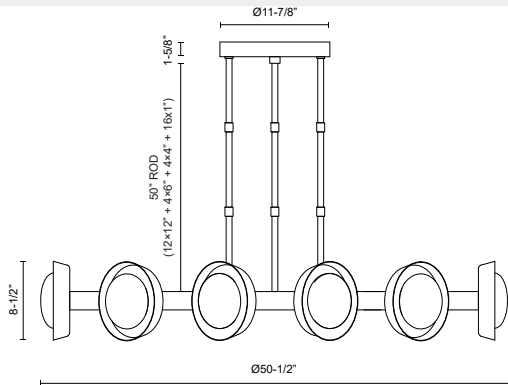

## ALONSO CH320050

FIXTURE DIMENSIONS	D50-1/2" x H8-1/2"
LIGHT SOURCE	LED with DC Driver
WATTAGE	40W
TOTAL LUMENS	3200lm
DELIVERED LUMENS	1430lm*
VOLTAGE	120V
COLOR TEMPERATURE	3000K
CRI (RA)	90CRI
DIMMABLE	Yes, TRIAC/ELV Dimmer (Not Included)
GLASS DETAILS	Opal Glass
MATERIAL	Steel + Aluminum; Steel + Aluminum + Alabaster Detail;
SHADE DETAILS	Alabaster Shade; Steel Shade with Alabaster Detail;
ROD LENGTH	50" Max (12x12" + 4x6" + 4x4" + 16x1")
WIRE LENGTH	144"
MINIMUM HANG HEIGHT	12"
SLOPED CEILING ADAPTABLE	No
ILLUMINATION DIRECTION	Omni-directional
LOCATION	Dry
CANOPY DIMENSIONS	D11-7/8" x H1-5/8"
BRAND	Alora

[ D - Diameter, L - Length, W - Width, H - Height, E - Extension ]