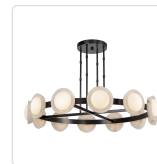

## ALONSO CH320050

FIXTURE DIMENSIONS	D50-1/2" x H8-1/2"
LIGHT SOURCE	LED with DC Driver
WATTAGE	40W
TOTAL LUMENS	3200lm
DELIVERED LUMENS	1430lm*
VOLTAGE	120V
COLOR TEMPERATURE	3000K
CRI (RA)	90CRI
DIMMABLE	Yes, TRIAC/ELV Dimmer (Not Included)
GLASS DETAILS	Opal Glass
MATERIAL	Steel + Aluminum; Steel + Aluminum + Alabaster Detail;
SHADE DETAILS	Alabaster Shade; Steel Shade with Alabaster Detail;
ROD LENGTH	50" Max (12x12" + 4x6" + 4x4" + 16x1")
WIRE LENGTH	144"
MINIMUM HANG HEIGHT	12"
SLOPED CEILING ADAPTABLE	No
ILLUMINATION DIRECTION	Omni-directional
LOCATION	Dry
CANOPY DIMENSIONS	D11-7/8" x H1-5/8"
BRAND	Alora

[ D - Diameter, L - Length, W - Width, H - Height, E - Extension ]

### AVAILABLE FINISHES:

CH320050UB  
Urban Bronze

CH320050UBAR  
Urban Bronze/Alabaster

CH320050VB  
Vintage Brass

CH320050VBAR  
Vintage Brass/Alabaster

\*For complete warranty terms, please visit: [www.aloralighting.com/warranty](http://www.aloralighting.com/warranty)