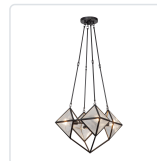

CAIRO CH332421

FIXTURE DIMENSIONS	D21" x H13-5/8"
LAMP TYPE	E12
MAX WATTAGE	60W
BULB QTY	4
BULBS INCLUDED	No
VOLTAGE	120V
GLASS DETAILS	Clear Ribbed Glass
MATERIAL	Steel
ROD LENGTH	25" Max (8x11-1/2")
WIRE LENGTH	144"
MINIMUM HANG HEIGHT	28"
SLOPED CEILING ADAPTABLE	No
ILLUMINATION DIRECTION	Omni-directional
LOCATION	Dry
CANOPY DIMENSIONS	D5-5/8" x H7/8"
BRAND	Alora

[D - Diameter, L - Length, W - Width, H - Height, E - Extension]

AVAILABLE FINISHES:

CH332421UBCR
Ribbed
Glass/Urban
Bronze

CH332421VBCR
Ribbed
Glass/Vintage
Brass

*For complete warranty terms, please visit: www.aloralighting.com/warranty