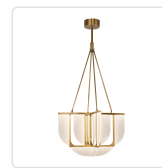

ANDERS CH336830

FIXTURE DIMENSIONS	D30" x H54-3/4"
LIGHT SOURCE	LED with DC Driver
WATTAGE	76W
TOTAL LUMENS	5920lm
DELIVERED LUMENS	2450lm*
VOLTAGE	120V
COLOR TEMPERATURE	2700K
CRI (RA)	90CRI
DIMMABLE	Yes, TRIAC/ELV Dimmer (Not Included)
DIFFUSER DETAILS	Acrylic Light Guide
MATERIAL	Steel + Aluminum
ROD LENGTH	46" Max (3x12" + 1x6" + 1x4")
WIRE LENGTH	144"
MINIMUM HANG HEIGHT	62
SLOPED CEILING ADAPTABLE	No
ILLUMINATION DIRECTION	Omni-directional
LOCATION	Dry
CANOPY DIMENSIONS	D7-1/8" x H2-7/8"
BRAND	Alora

[D - Diameter, L - Length, W - Width, H - Height, E - Extension]

AVAILABLE FINISHES:

CH336830UB
Urban Bronze

CH336830VB
Vintage Brass

*For complete warranty terms, please visit: www.aloralighting.com/warranty