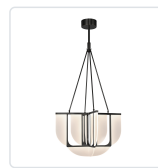

ANDERS CH336830

FIXTURE DIMENSIONS	D30" x H54-3/4"
LIGHT SOURCE	LED with DC Driver
WATTAGE	76W
TOTAL LUMENS	5920lm
DELIVERED LUMENS	2450lm*
VOLTAGE	120V
COLOR TEMPERATURE	2700K
CRI (RA)	90CRI
DIMMABLE	Yes, TRIAC/ELV Dimmer (Not Included)
DIFFUSER DETAILS	Acrylic Light Guide
MATERIAL	Steel + Aluminum
ROD LENGTH	46" Max (3x12" + 1x6" + 1x4")
WIRE LENGTH	144"
MINIMUM HANG HEIGHT	62
SLOPED CEILING ADAPTABLE	No
ILLUMINATION DIRECTION	Omni-directional
LOCATION	Dry
CANOPY DIMENSIONS	D7-1/8" x H2-7/8"
BRAND	Alora

[D - Diameter, L - Length, W - Width, H - Height, E - Extension]

AVAILABLE FINISHES:

CH336830UB
Urban Bronze

CH336830VB
Vintage Brass

*For complete warranty terms, please visit: www.aloralighting.com/warranty