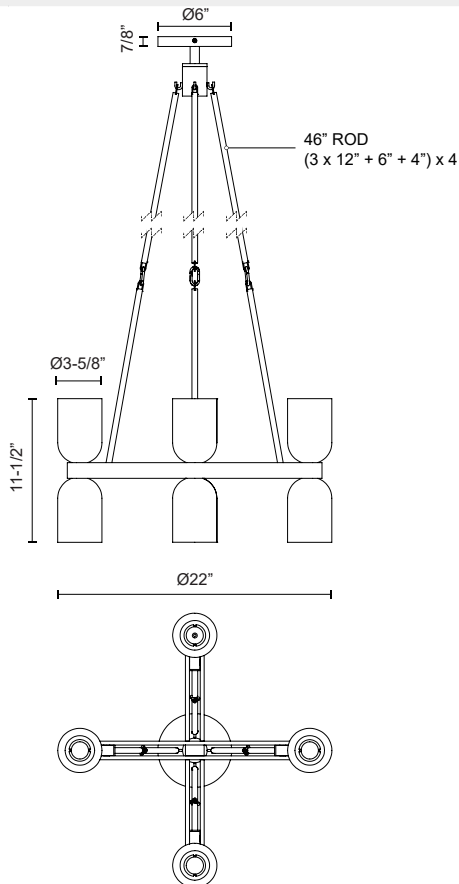

LUCIAN CH338822

FIXTURE DIMENSIONS	D22" x H37-3/4"
LAMP TYPE	E12
MAX WATTAGE	60W
BULB QTY	8
BULBS INCLUDED	No
VOLTAGE	120V
GLASS DETAILS	Clear Crystal
MATERIAL	Crystal; Iron;
ROD LENGTH	46" Max (3x12" + 1x6" + 1x4")
WIRE LENGTH	144"
MINIMUM HANG HEIGHT	27"
SLOPED CEILING ADAPTABLE	No
LOCATION	Dry
CANOPY DIMENSIONS	D6" x H7/8"
BRAND	Alora

[D - Diameter, L - Length, W - Width, H - Height, E - Extension]

AVAILABLE FINISHES:

*For complete warranty terms, please visit: www.aloralighting.com/warranty