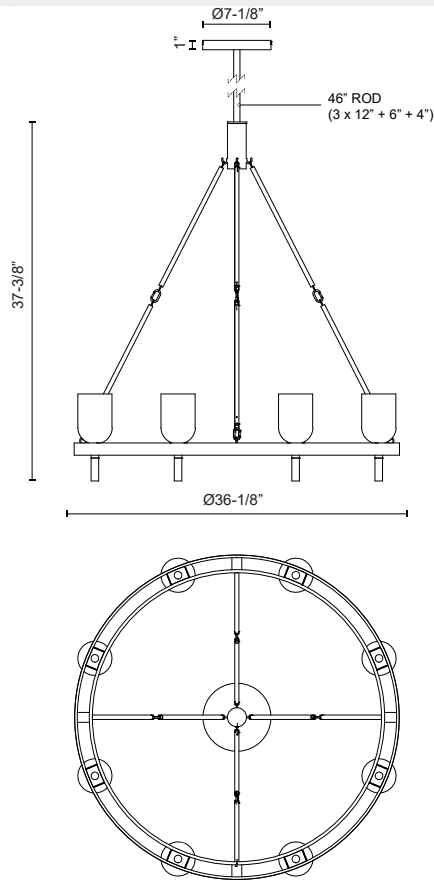

LUCIAN CH338836

FIXTURE DIMENSIONS	D36-1/8" x H37-3/8"
LAMP TYPE	E12
MAX WATTAGE	60W
BULB QTY	8
BULBS INCLUDED	No
VOLTAGE	120V
DIFFUSER DETAILS	Alabaster
GLASS DETAILS	Clear Crystal
MATERIAL	Steel
ROD LENGTH	46" Max (3x12" + 1x6" + 1x4")
WIRE LENGTH	144"
MINIMUM HANG HEIGHT	44"
SLOPED CEILING ADAPTABLE	No
ILLUMINATION DIRECTION	Up
LOCATION	Dry
CANOPY DIMENSIONS	D7-1/8" x H1"
BRAND	Alora

[D - Diameter, L - Length, W - Width, H - Height, E - Extension]

AVAILABLE FINISHES:

*For complete warranty terms, please visit: www.aloralighting.com/warranty