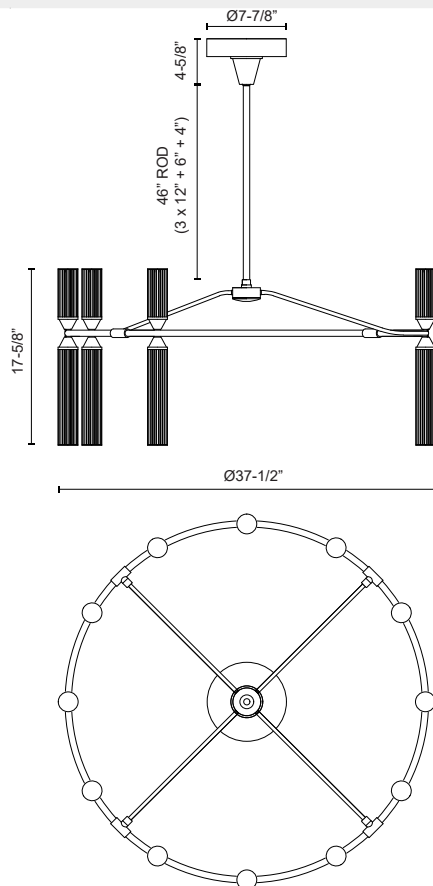

EDWIN CH348038

FIXTURE DIMENSIONS	D37-1/2" x H17-5/8"
LIGHT SOURCE	LED with DC Driver
WATTAGE	118W
TOTAL LUMENS	8640lm
DELIVERED LUMENS	7450lm*
VOLTAGE	120-277V
COLOR TEMPERATURE	3000K
CRI (RA)	90CRI
DIMMABLE	Yes, TRIAC/ELV (Not Included) or 0-10V Dimmer (Optional, Not Included)
GLASS DETAILS	Frosted Ribbed Glass
MATERIAL	Steel
ROD LENGTH	46" Max (3x12" + 1x6" + 1x4")
WIRE LENGTH	144"
MINIMUM HANG HEIGHT	26"
SLOPED CEILING ADAPTABLE	No
ILLUMINATION DIRECTION	Up/Down
LOCATION	Dry
CANOPY DIMENSIONS	D7-7/8" x H4-5/8"
BRAND	Alora

[D - Diameter, L - Length, W - Width, H - Height, E - Extension]

AVAILABLE FINISHES:

CH348038UBFR
Urban
Bronze/Frosted
Ribbed Glass

CH348038VBFR
Vintage
Brass/Frosted
Ribbed Glass

*For complete warranty terms, please visit: www.aloralighting.com/warranty