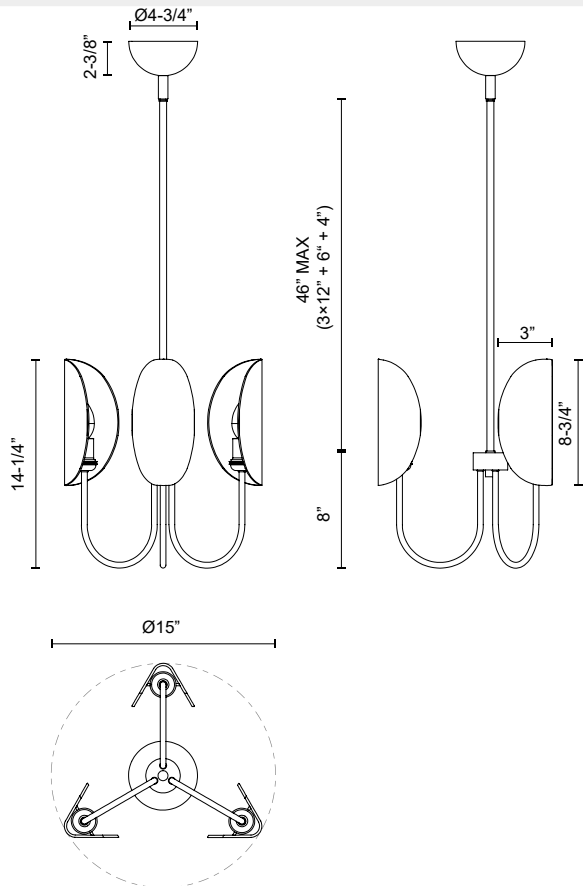

alora mood

P. 1.855.855.8926

CANADA: 19054 28TH Avenue Surrey - BC V3Z 6M3

USA: 3035 E. Lone Mountain Rd - Las Vegas, NV, 89081

SENO CH450715

FIXTURE DIMENSIONS	D15" x H14-1/4"
LAMP TYPE	E12
WATTAGE	3 x 60W
MAX WATTAGE	60W
BULB QTY	3
BULBS INCLUDED	No
VOLTAGE	120V
DIFFUSER DETAILS	CW - White Cotton
MATERIAL	Aluminum + Steel; Aluminum + Steel + Cotton;
ROD LENGTH	46" Max (3x12" + 1x6" + 1x4")
MINIMUM HANG HEIGHT	20"
SLOPED CEILING ADAPTABLE	Yes, Up to 18 Degrees
LOCATION	Dry
CANOPY DIMENSIONS	D4-3/4" x H2-3/8"
BRAND	Alora Mood

[D - Diameter, L - Length, W - Width, H - Height, E - Extension]

AVAILABLE FINISHES:

*For complete warranty terms, please visit: www.aloralighting.com/warranty