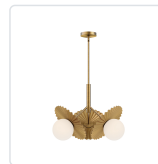

alora mood

P. 1.855.855.8926

CANADA: 19054 28TH Avenue Surrey - BC V3Z 6M3

USA: 3035 E. Lone Mountain Rd - Las Vegas, NV, 89081

PLUME CH501322

FIXTURE DIMENSIONS	D22" x H15-3/4"
GLASS DETAILS	Matte Opal Glass
LAMP TYPE	E26
WATTAGE	3 x 60W
MAX WATTAGE	60W
BULB QTY	3
BULBS INCLUDED	No
VOLTAGE	120V
MATERIAL	Steel
ROD LENGTH	46" Max (3x12" + 1x6" + 1x4")
MINIMUM HANG HEIGHT	24"
SLOPED CEILING ADAPTABLE	Yes, Up to 45 Degrees
LOCATION	Dry
CANOPY DIMENSIONS	D4-3/4" x H7/8"
BRAND	Alora Mood

[D - Diameter, L - Length, W - Width, H - Height, E - Extension]

AVAILABLE FINISHES:

CH501322BGOP
Brushed
Gold/Opal Glass

CH501322MBOP
Matte Black/Opal
Glass

*For complete warranty terms, please visit: www.aloralighting.com/warranty