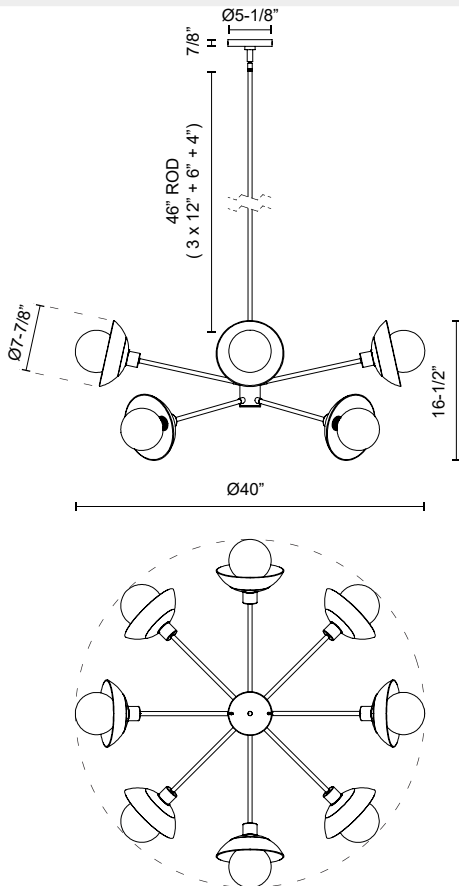

## FRANCESCA CH517338

FIXTURE DIMENSIONS	D40" x H16-1/2"
LAMP TYPE	E26
MAX WATTAGE	60W
BULB QTY	8
BULBS INCLUDED	No
VOLTAGE	120V
GLASS DETAILS	Clear Glass
MATERIAL	Glass; Steel;
ROD LENGTH	46" Max (3x12" + 1x6" + 1x4")
DIAMETER OF ROD	3/4"
WIRE LENGTH	60"
MINIMUM HANG HEIGHT	25"
SLOPED CEILING ADAPTABLE	Yes, Up to 45 Degrees
LOCATION	Dry
CANOPY DIMENSIONS	D5-1/8" x H7/8"
BRAND	Alora Mood

[ D - Diameter, L - Length, W - Width, H - Height, E - Extension ]