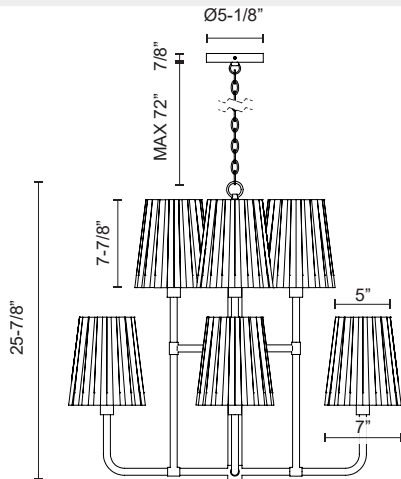

WWW.ALORAMOOD.COM

© 2022 KUZCO LIGHTING. ALL RIGHTS RESERVED.