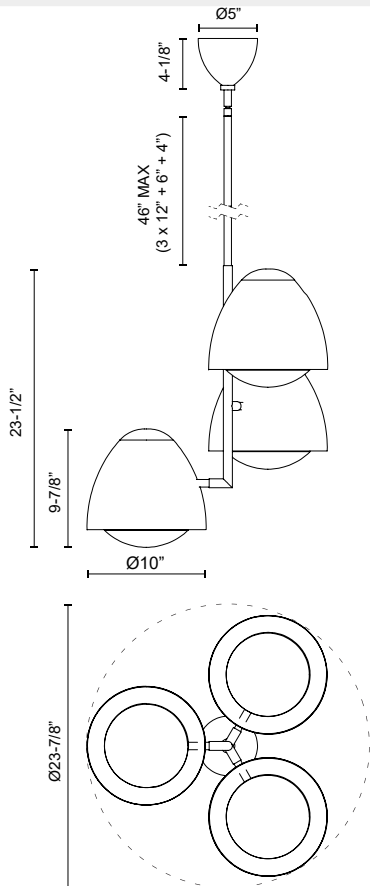

alora mood

P. 1.855.855.8926

CANADA: 19054 28TH Avenue Surrey - BC V3Z 6M3

USA: 3035 E. Lone Mountain Rd - Las Vegas, NV, 89081

KENJI CH529024

FIXTURE DIMENSIONS	D23-7/8" x H23-1/2"
LAMP TYPE	E26
MAX WATTAGE	60W
BULB QTY	3
BULBS INCLUDED	No
VOLTAGE	120V
GLASS DETAILS	Opal Glass
MATERIAL	Glass; Steel;
ROD LENGTH	46" Max (3x12" + 1x6" + 1x4")
DIAMETER OF ROD	3/4"
WIRE LENGTH	60"
MINIMUM HANG HEIGHT	34"
SLOPED CEILING ADAPTABLE	Yes, Up to 45 Degrees
LOCATION	Dry
CANOPY DIMENSIONS	D5" x H4-1/8"
BRAND	Alora Mood

[D - Diameter, L - Length, W - Width, H - Height, E - Extension]

AVAILABLE FINISHES:

CH529024AGOP
Aged Gold/Opal
Matte Glass

CH529024MBOP
Matte Black/Opal
Matte Glass

*For complete warranty terms, please visit: www.aloralighting.com/warranty