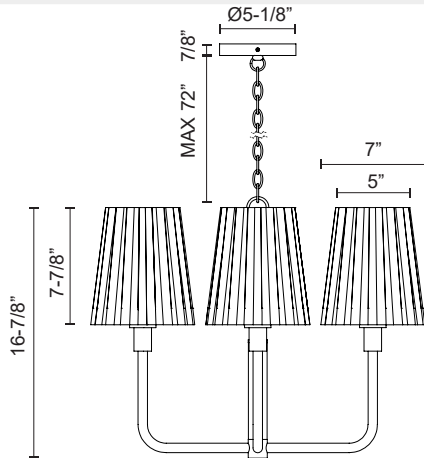

alora mood

P. 1.855.855.8926

CANADA: 19054 28TH Avenue Surrey - BC V3Z 6M3

USA: 3035 E. Lone Mountain Rd - Las Vegas, NV, 89081

PLISSE CH628423

FIXTURE DIMENSIONS	D22-1/2 x H16-7/8"
LAMP TYPE	E26
MAX WATTAGE	60W
BULB QTY	4
BULBS INCLUDED	No
VOLTAGE	120V
GLASS DETAILS	Opal Glass
MATERIAL	Glass; Steel;
WIRE LENGTH	84"
MINIMUM HANG HEIGHT	22"
SLOPED CEILING ADAPTABLE	Yes
LOCATION	Dry
CANOPY DIMENSIONS	D5-1/8" x H7/8"
BRAND	Alora Mood

[D - Diameter, L - Length, W - Width, H - Height, E - Extension]

AVAILABLE FINISHES:

CH628423AGOP
Aged Gold/Opal
Matte Glass

CH628423CHOP
Chrome/Opal
Matte Glass

CH628423MBOP
Matte Black/Opal
Matte Glass

*For complete warranty terms, please visit: www.aloralighting.com/warranty