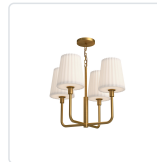

alora mood

P. 1.855.855.8926

CANADA: 19054 28TH Avenue Surrey - BC V3Z 6M3

USA: 3035 E. Lone Mountain Rd - Las Vegas, NV, 89081

PLISSE CH628423

FIXTURE DIMENSIONS	D22-1/2 x H16-7/8"
LAMP TYPE	E26
MAX WATTAGE	60W
BULB QTY	4
BULBS INCLUDED	No
VOLTAGE	120V
GLASS DETAILS	Opal Glass
MATERIAL	Glass; Steel;
WIRE LENGTH	84"
MINIMUM HANG HEIGHT	22"
SLOPED CEILING ADAPTABLE	Yes
LOCATION	Dry
CANOPY DIMENSIONS	D5-1/8" x H7/8"
BRAND	Alora Mood

[D - Diameter, L - Length, W - Width, H - Height, E - Extension]

AVAILABLE FINISHES:

CH628423AGOP
Aged Gold/Opal
Matte Glass

CH628423CHOP
Chrome/Opal
Matte Glass

CH628423MBOP
Matte Black/Opal
Matte Glass

*For complete warranty terms, please visit: www.aloralighting.com/warranty