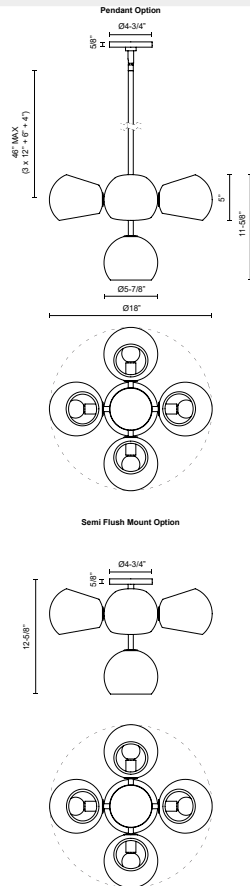

alora mood

P. 1.855.855.8926

CANADA: 19054 28TH Avenue Surrey - BC V3Z 6M3

USA: 3035 E. Lone Mountain Rd - Las Vegas, NV, 89081

WILLOW CH648518

FIXTURE DIMENSIONS	D18" x H11-5/8"
LAMP TYPE	E12
MAX WATTAGE	60W
BULB QTY	5
BULBS INCLUDED	No
VOLTAGE	120V
MATERIAL	Steel
ROD LENGTH	46" Max (3x12" + 1x6" + 1x4")
DIAMETER OF ROD	5/8"
WIRE LENGTH	60"
MINIMUM HANG HEIGHT	12-3/4"
SLOPED CEILING ADAPTABLE	Yes, Up to 45 Degrees
LOCATION	Dry
CANOPY DIMENSIONS	D4-3/4" x H5/8"
BRAND	Alora Mood

[D - Diameter, L - Length, W - Width, H - Height, E - Extension]

AVAILABLE FINISHES:

CH648518MB
Matte Black

*For complete warranty terms, please visit: www.aloralighting.com/warranty

WWW.ALORAMOOD.COM

© 2022 KUZCO LIGHTING. ALL RIGHTS RESERVED.