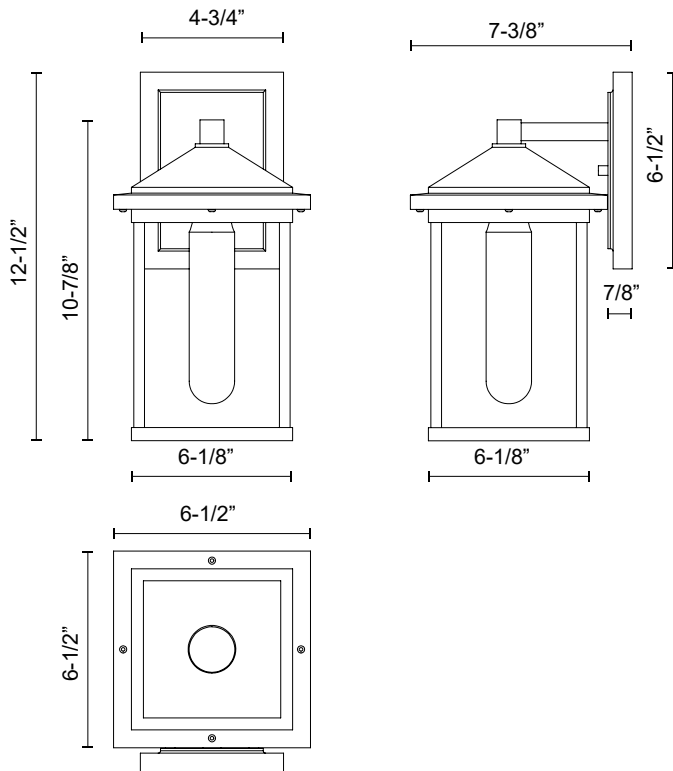

alora mood

P. 1.855.855.8926

CANADA: 19054 28TH Avenue Surrey - BC V3Z 6M3

USA: 3035 E. Lone Mountain Rd - Las Vegas, NV, 89081

LARCHMONT EW552007

FIXTURE DIMENSIONS	W6-1/2" x H12-1/2" x E7-3/8"
HEIGHT FROM CENTER	9-1/4"
EXTENSION	7-3/8"
LAMP TYPE	E26
MAX WATTAGE	60W
BULB QTY	1
BULBS INCLUDED	No
VOLTAGE	120V
GLASS DETAILS	Clear Glass
MATERIAL	Aluminum; Glass; Steel;
INSTALL OPTIONS	Down Only; Wall;
LOCATION	Wet
CANOPY DIMENSIONS	W4-3/4" x H6-1/2" x E7/8"
BRAND	Alora Mood

[D - Diameter, L - Length, W - Width, H - Height, E - Extension]

AVAILABLE FINISHES:

EW552007BKCL

Clear
Glass/Textured
Black

*For complete warranty terms, please visit: www.aloralighting.com/warranty

WWW.ALORAMOOD.COM