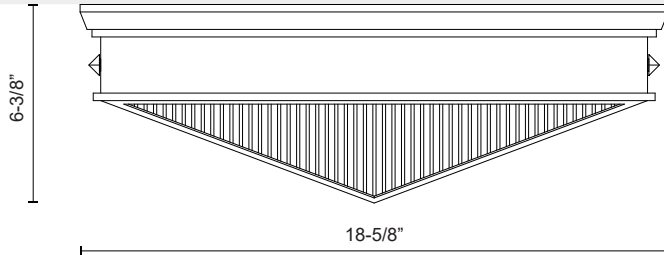

CAIRO FM332919

FIXTURE DIMENSIONS	L18-5/8" x W18-5/8" x H6-3/8"
LAMP TYPE	E26
MAX WATTAGE	60W
BULB QTY	4
BULBS INCLUDED	No
VOLTAGE	120V
GLASS DETAILS	Clear Ribbed Glass
MATERIAL	Steel
ILLUMINATION DIRECTION	Down
INSTALL OPTIONS	Ceiling Only
LOCATION	Dry
BRAND	Alora

[D - Diameter, L - Length, W - Width, H - Height, E - Extension]

AVAILABLE FINISHES:

FM332919UBCR
Ribbed
Glass/Urban
Bronze

FM332919VBCR
Ribbed
Glass/Vintage
Brass

*For complete warranty terms, please visit: www.aloralighting.com/warranty