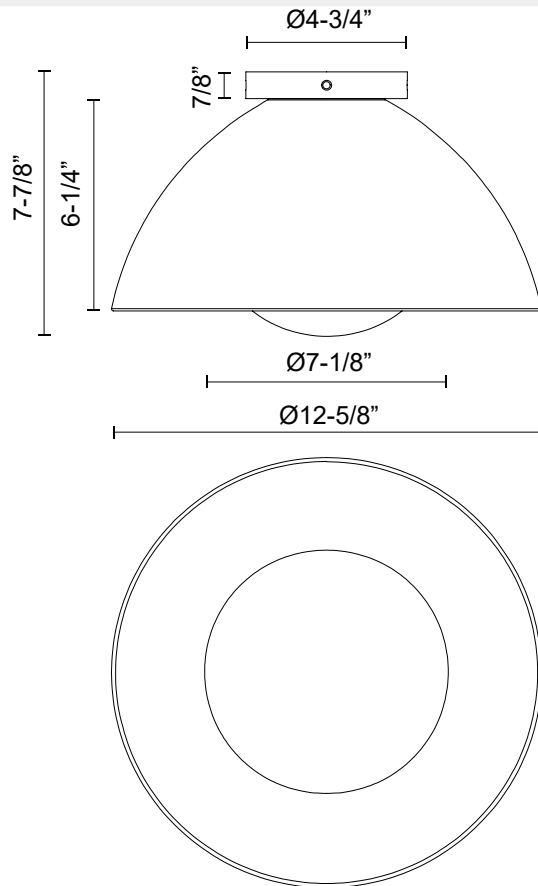

alora mood

P. 1.855.855.8926

CANADA: 19054 28TH Avenue Surrey - BC V3Z 6M3

USA: 3035 E. Lone Mountain Rd - Las Vegas, NV, 89081

HAVEN FM402513

FIXTURE DIMENSIONS	D12-5/8" x H7-7/8"
LAMP TYPE	E26
MAX WATTAGE	60W
BULB QTY	1
BULBS INCLUDED	No
VOLTAGE	120V
GLASS DETAILS	Opal Glass
MATERIAL	Glass; Steel;
LOCATION	Dry
CANOPY DIMENSIONS	D4-3/4" x H7/8"
BRAND	Alora Mood

[D - Diameter, L - Length, W - Width, H - Height, E - Extension]

AVAILABLE FINISHES:

FM402513GDOP
Gold/Opal Matte
Glass

FM402513MBOP
Matte Black/Opal
Matte Glass

*For complete warranty terms, please visit: www.aloralighting.com/warranty