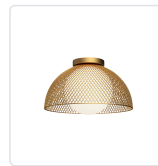

alora mood

P. 1.855.855.8926

CANADA: 19054 28TH Avenue Surrey - BC V3Z 6M3

USA: 3035 E. Lone Mountain Rd - Las Vegas, NV, 89081

HAVEN FM402513

FIXTURE DIMENSIONS	D12-5/8" x H7-7/8"
LAMP TYPE	E26
MAX WATTAGE	60W
BULB QTY	1
BULBS INCLUDED	No
VOLTAGE	120V
GLASS DETAILS	Opal Glass
MATERIAL	Glass; Steel;
LOCATION	Dry
CANOPY DIMENSIONS	D4-3/4" x H7/8"
BRAND	Alora Mood

[D - Diameter, L - Length, W - Width, H - Height, E - Extension]

AVAILABLE FINISHES:

FM402513GDOP
Gold/Opal Matte
Glass

FM402513MBOP
Matte Black/Opal
Matte Glass

*For complete warranty terms, please visit: www.aloralighting.com/warranty