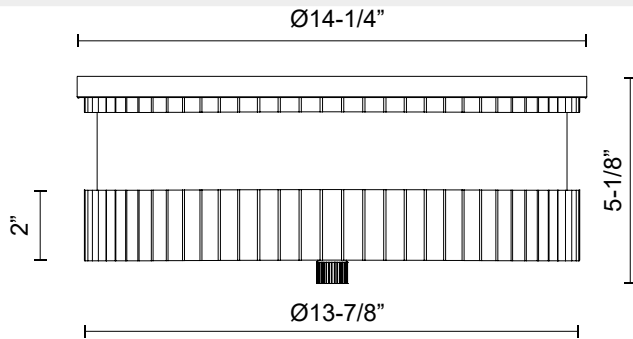

alora mood

P. 1.855.855.8926

CANADA: 19054 28TH Avenue Surrey - BC V3Z 6M3

USA: 3035 E. Lone Mountain Rd - Las Vegas, NV, 89081

RUE FM416114

FIXTURE DIMENSIONS	D14-1/4" x H5-1/8"
GLASS DETAILS	Glossy Opal Glass
LAMP TYPE	E26
WATTAGE	3 x 60W
MAX WATTAGE	60W
BULB QTY	3
BULBS INCLUDED	No
VOLTAGE	120V
MATERIAL	Steel
LOCATION	Dry
BRAND	Alora Mood

[D - Diameter, L - Length, W - Width, H - Height, E - Extension]

AVAILABLE FINISHES:

FM416114MBBG
Matte
Black/Brushed
Gold

FM416114BG
Brushed Gold

FM416114WB
Warm Bronze

*For complete warranty terms, please visit: www.aloralighting.com/warranty