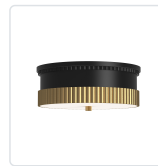

alora mood

P. 1.855.855.8926

CANADA: 19054 28TH Avenue Surrey - BC V3Z 6M3

USA: 3035 E. Lone Mountain Rd - Las Vegas, NV, 89081

RUE FM416114

FIXTURE DIMENSIONS	D14-1/4" x H5-1/8"
GLASS DETAILS	Glossy Opal Glass
LAMP TYPE	E26
WATTAGE	3 x 60W
MAX WATTAGE	60W
BULB QTY	3
BULBS INCLUDED	No
VOLTAGE	120V
MATERIAL	Steel
LOCATION	Dry
BRAND	Alora Mood

[D - Diameter, L - Length, W - Width, H - Height, E - Extension]

AVAILABLE FINISHES:

FM416114MBBG
Matte
Black/Brushed
Gold

FM416114BG
Brushed Gold

FM416114WB
Warm Bronze

*For complete warranty terms, please visit: www.aloralighting.com/warranty