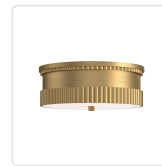

alora mood

P. 1.855.855.8926

CANADA: 19054 28TH Avenue Surrey - BC V3Z 6M3

USA: 3035 E. Lone Mountain Rd - Las Vegas, NV, 89081

RUE FM416114

FIXTURE DIMENSIONS	D14-1/4" x H5-1/8"
GLASS DETAILS	Glossy Opal Glass
LAMP TYPE	E26
WATTAGE	3 x 60W
MAX WATTAGE	60W
BULB QTY	3
BULBS INCLUDED	No
VOLTAGE	120V
MATERIAL	Steel
LOCATION	Dry
BRAND	Alora Mood

[D - Diameter, L - Length, W - Width, H - Height, E - Extension]

AVAILABLE FINISHES:

FM416114MBBG
Matte
Black/Brushed
Gold

FM416114BG
Brushed Gold

FM416114WB
Warm Bronze

*For complete warranty terms, please visit: www.aloralighting.com/warranty