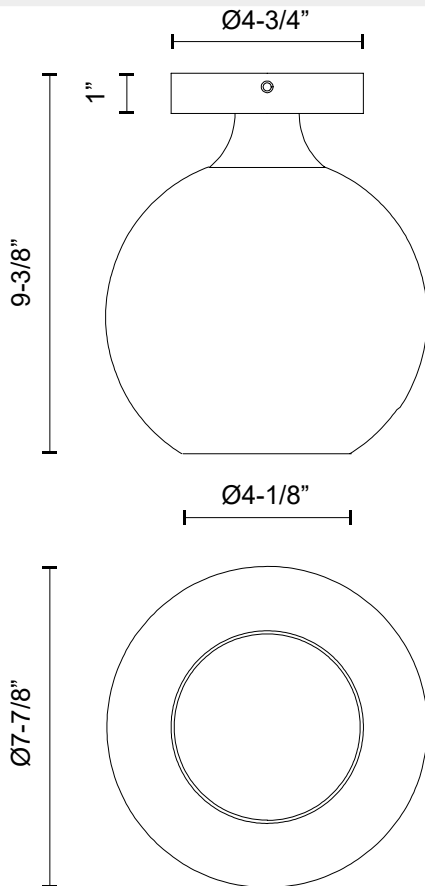

alora mood

P. 1.855.855.8926

CANADA: 19054 28TH Avenue Surrey - BC V3Z 6M3

USA: 3035 E. Lone Mountain Rd - Las Vegas, NV, 89081

CASTILLA FM506108

FIXTURE DIMENSIONS	D7-7/8" x H9-3/8"
LAMP TYPE	E26
MAX WATTAGE	60W
BULB QTY	1
BULBS INCLUDED	No
VOLTAGE	120V
GLASS DETAILS	Clear Glass or Opal Glass
MATERIAL	Glass; Steel;
LOCATION	Dry
CANOPY DIMENSIONS	D4-3/4" x H1"
BRAND	Alora Mood

[D - Diameter, L - Length, W - Width, H - Height, E - Extension]

AVAILABLE FINISHES:

*For complete warranty terms, please visit: www.aloralighting.com/warranty

WWW.ALORAMOOD.COM

© 2022 KUZCO LIGHTING. ALL RIGHTS RESERVED.