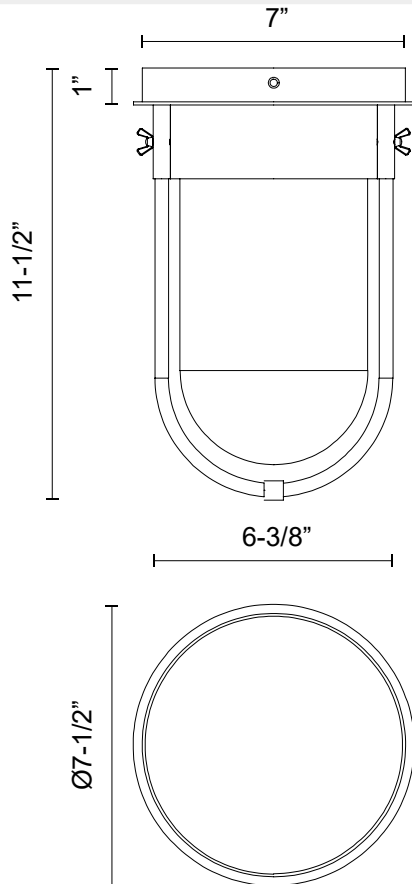

alora mood

P. 1.855.855.8926

CANADA: 19054 28TH Avenue Surrey - BC V3Z 6M3

USA: 3035 E. Lone Mountain Rd - Las Vegas, NV, 89081

CYRUS FM539008

FIXTURE DIMENSIONS	D7-1/2" x H11-1/2"
LAMP TYPE	E26
MAX WATTAGE	60W
BULB QTY	1
BULBS INCLUDED	No
VOLTAGE	120V
GLASS DETAILS	Clear Glass
MATERIAL	Glass; Steel;
LOCATION	Dry
BRAND	Alora Mood

[D - Diameter, L - Length, W - Width, H - Height, E - Extension]

AVAILABLE FINISHES:

FM539008AGCL
Aged Gold/Clear
Glass

FM539008MBCL
Clear Glass/Matte
Black

*For complete warranty terms, please visit: www.aloralighting.com/warranty