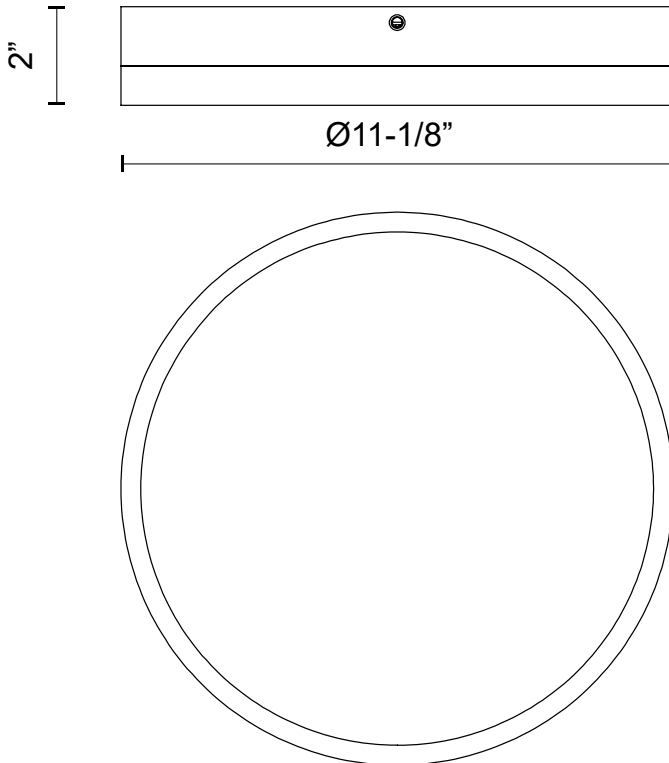

alora mood

P. 1.855.855.8926

CANADA: 19054 28TH Avenue Surrey - BC V3Z 6M3

USA: 3035 E. Lone Mountain Rd - Las Vegas, NV, 89081

ADELAIDE FM554211

FIXTURE DIMENSIONS	D11-1/8" x H2"
LIGHT SOURCE	AC LED
WATTAGE	26W
TOTAL LUMENS	2040lm
DELIVERED LUMENS	1330lm*
VOLTAGE	120V
COLOR TEMPERATURE	3000K
CRI (RA)	90CRI
DIMMABLE	Yes, ELV Dimmer (Not Included)
GLASS DETAILS	Frosted Glass
MATERIAL	Glass; Steel;
INSTALL OPTIONS	All Orientation; Ceiling and Wall;
LOCATION	Dry
CEC TITLE 24 JA8	Yes, JA8-2022
BRAND	Alora Mood

[D - Diameter, L - Length, W - Width, H - Height, E - Extension]

AVAILABLE FINISHES:

FM554211AGMB
Aged Gold/Matte
Black

FM554211AGWH
Aged Gold/White

*For complete warranty terms, please visit: www.aloralighting.com/warranty