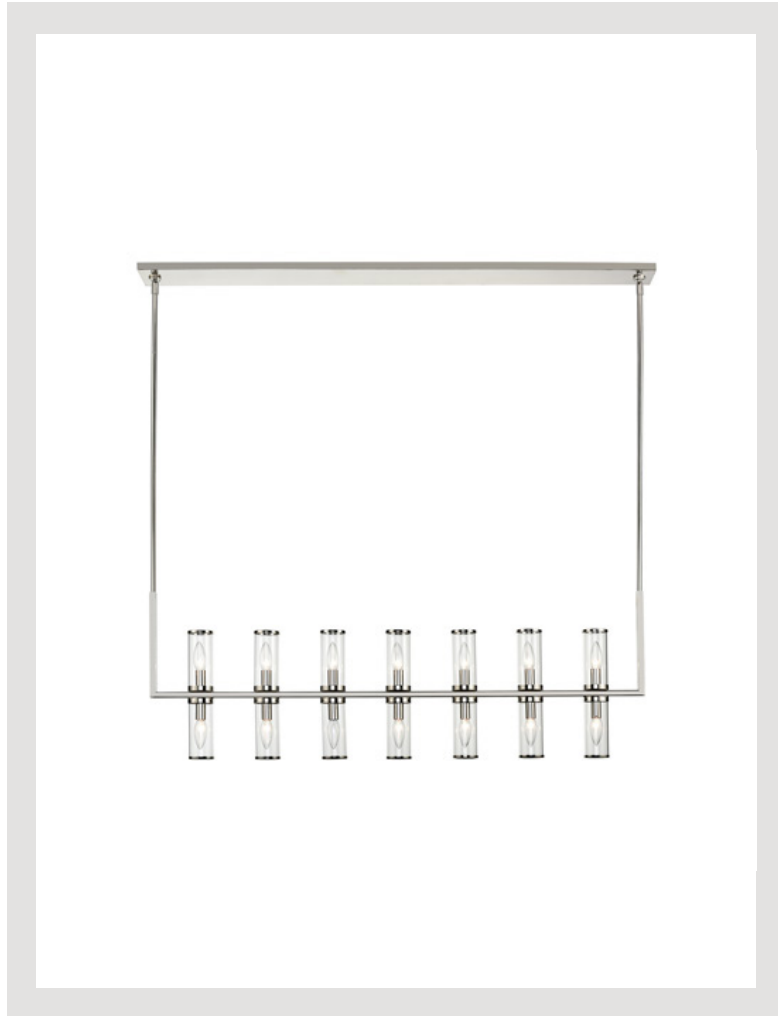

alora

P. 1.833.MY ALORA (692.5672)

CANADA: 102-19028 27TH Ave. - Surrey, BC V3Z 5T1

USA: 3035 E. Lone Mountain Rd - Las Vegas, NV, 89081

REVOLVE

LP309077PNCG

FIXTURE DIMENSIONS	47.3"L x 4.3"W x 16.4"H
HEIGHT FROM CENTER	-
WEIGHT	-
GLASS	Clear Glass
MATERIAL	Steel
CANOPY SIZE	49.2"L x 4.3"W x 0.8"H
LAMPING	14 x 60W, E12
VOLTAGE	120V
WIRE / CORD LENGTH	144" 6 x 12" + 2 x 6"
CORD TYPE	-
MINIMUM HANG HEIGHT	25"
INSTALL OPTIONS	-
ADA COMPLIANT	-
CERTIFICATION	UL
UPC	841387002771
PACKAGE SIZE	-
PACKAGE WEIGHT	-

[D - Diameter, L - Length, W - Width, H - Height, E - Extension]

AVAILABLE FINISHES:

*For complete warranty terms, please visit:
www.aloralighting.com/warranty