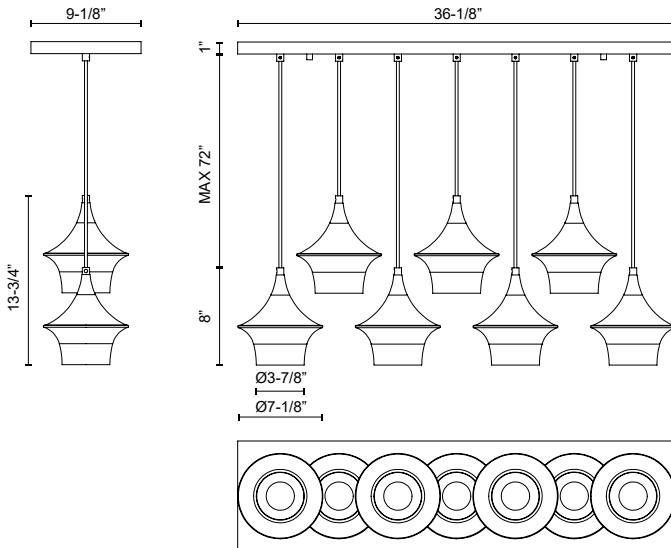

alora mood

P. 1.855.855.8926

CANADA: 19054 28TH Avenue Surrey - BC V3Z 6M3

USA: 3035 E. Lone Mountain Rd - Las Vegas, NV, 89081

EMIKO LP523036

FIXTURE DIMENSIONS	L36-1/8" x W7-1/8" x H13-3/4"
LAMP TYPE	E26
MAX WATTAGE	60W
BULB QTY	7
BULBS INCLUDED	No
VOLTAGE	120V
SHADE DIMENSIONS	D7-1/8" x H7-1/2"
MATERIAL	Aluminum; Steel;
WIRE LENGTH	72"
MINIMUM HANG HEIGHT	16"
SLOPED CEILING ADAPTABLE	Yes
LOCATION	Dry
CANOPY DIMENSIONS	L36-1/8" x W9-1/8" x H1"
BRAND	Alora Mood

[D - Diameter, L - Length, W - Width, H - Height, E - Extension]

AVAILABLE FINISHES:

LP523036BG
Brushed Gold

LP523036MB
Matte Black

*For complete warranty terms, please visit: www.aloralighting.com/warranty