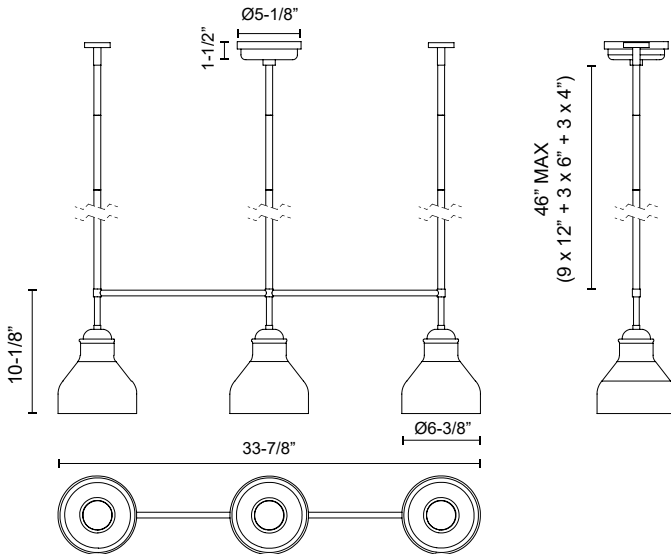

WWW.ALORAMOOD.COM

© 2022 KUZCO LIGHTING. ALL RIGHTS RESERVED.