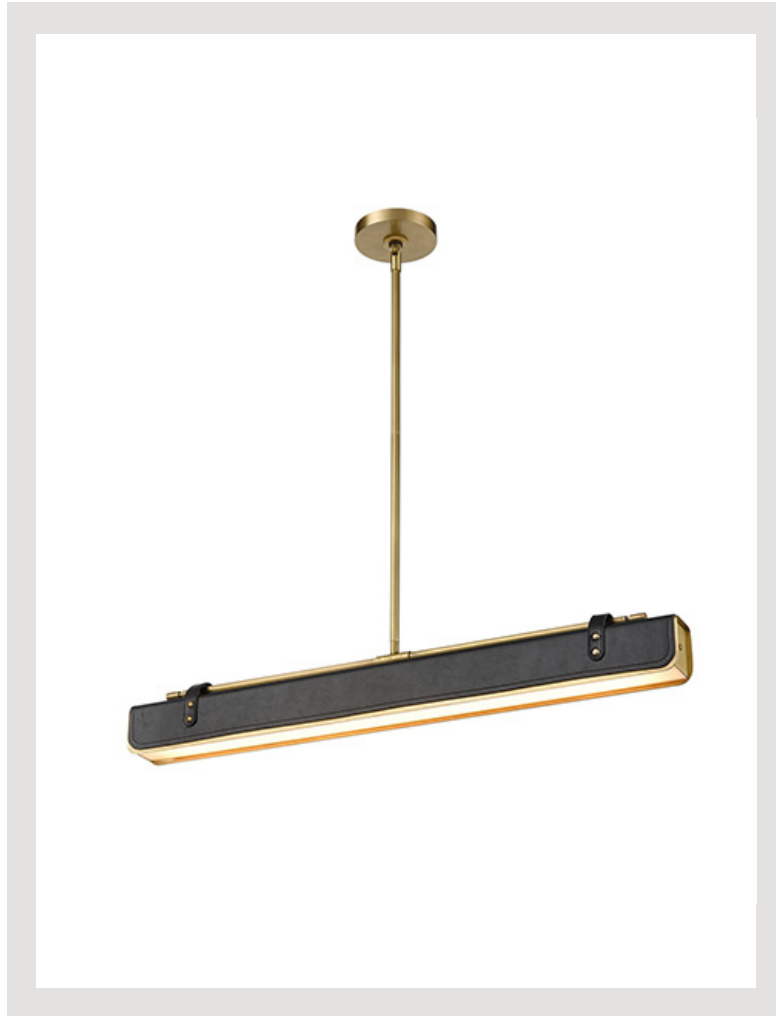

VALISE

PD307931VBTL

FIXTURE DIMENSIONS	31.5" L x 2.4" W x 3.9" H
HEIGHT FROM CENTER	-
WEIGHT	-
GLASS	-
MATERIAL	Steel & Vegan Leather
CANOPY SIZE	4.8" D x 1" H
LAMPING	LED - details below
VOLTAGE	120V
WIRE / CORD LENGTH	144" 3 x 12" + 1 x 6"
CORD TYPE	-
MINIMUM HANG HEIGHT	12.8"
INSTALL OPTIONS	Canopy pivot up to 90 degrees
ADA COMPLIANT	-
CERTIFICATION	ETL
UPC	841387000753
PACKAGE SIZE	39.6" x 8.1" x 4.4"
PACKAGE WEIGHT	12.6 LBS

[D - Diameter, L - Length, W - Width, H - Height, E - Extension]

AVAILABLE FINISHES:

LED INFO

WATTAGE	35W
LUMENS	690lm
COLOR TEMPERATURE	2700K
CRI	90
DIMMABLE	Yes

*For complete warranty terms, please visit:
www.aloralighting.com/warranty