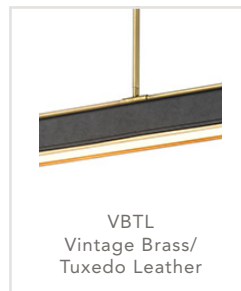

VALISE

PD307931VBTL

FIXTURE DIMENSIONS	31.5" L x 2.4" W x 3.9" H
HEIGHT FROM CENTER	-
WEIGHT	-
GLASS	-
MATERIAL	Steel & Vegan Leather
CANOPY SIZE	4.8" D x 1" H
LAMPING	LED - details below
VOLTAGE	120V
WIRE / CORD LENGTH	144" 3 x 12" + 1 x 6"
CORD TYPE	-
MINIMUM HANG HEIGHT	12.8"
INSTALL OPTIONS	Canopy pivot up to 90 degrees
ADA COMPLIANT	-
CERTIFICATION	ETL
UPC	841387000753
PACKAGE SIZE	39.6" x 8.1" x 4.4"
PACKAGE WEIGHT	12.6 LBS

[D - Diameter, L - Length, W - Width, H - Height, E - Extension]

AVAILABLE FINISHES:

LED INFO

WATTAGE	35W
LUMENS	690lm
COLOR TEMPERATURE	2700K
CRI	90
DIMMABLE	Yes

*For complete warranty terms, please visit:
www.aloralighting.com/warranty