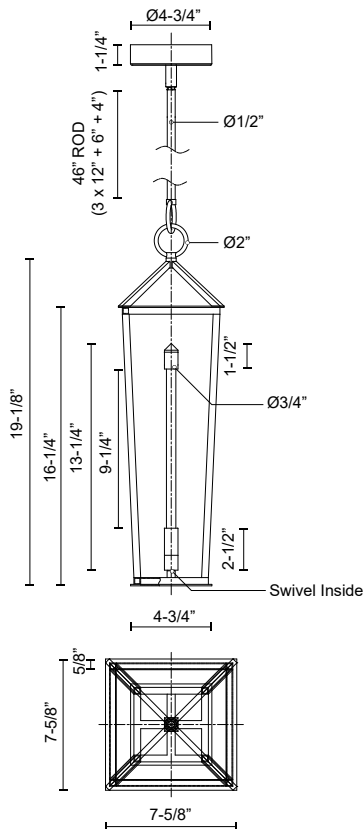

DELPHINE PD317120NB

FIXTURE DIMENSIONS	L7-5/8" x W7-5/8" x H19-1/8"
LIGHT SOURCE	LED
WATTAGE	6W
TOTAL LUMENS	630lm
DELIVERED LUMENS	585lm
VOLTAGE	120V
COLOR TEMPERATURE	2700K
CRI (RA)	90CRI
DIMMABLE	Yes, TRIAC/ELV Dimmer (Not Included)
GLASS DETAILS	Clear Glass
MATERIAL	Brass
ROD LENGTH	46" Max (3x12" + 1x6" + 1x4")
DIAMETER OF ROD	1/2"
WIRE LENGTH	144"
MINIMUM HANG HEIGHT	30"
SLOPED CEILING ADAPTABLE	Yes, Up to 45°
LOCATION	Dry
BARCODE	691759060270
CANOPY DIMENSIONS	D4-3/4" x H1-1/4"
FINISH OPTION(S)	Natural Brass

[D - Diameter, L - Length, W - Width, H - Height, E - Extension]

AVAILABLE FINISHES:

PD317120NB

Natural Brass

PD317120UB

Urban Bronze

*For complete warranty terms, please visit: www.aloralighting.com/warranty