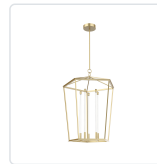

DELPHINE PD317129NB

FIXTURE DIMENSIONS	D25-1/4" x H28-3/8"
LIGHT SOURCE	LED
WATTAGE	30W
TOTAL LUMENS	3150lm
DELIVERED LUMENS	2820lm
VOLTAGE	120V
COLOR TEMPERATURE	2700K
CRI (RA)	90CRI
DIMMABLE	Yes, TRIAC/ELV Dimmer (Not Included)
GLASS DETAILS	Clear Glass
MATERIAL	Brass
ROD LENGTH	46" Max (3x12" + 1x6" + 1x4")
DIAMETER OF ROD	1/2"
WIRE LENGTH	144"
MINIMUM HANG HEIGHT	40"
SLOPED CEILING ADAPTABLE	Yes, Up to 45°
LOCATION	Dry
BARCODE	691759060317
CANOPY DIMENSIONS	D5-7/8" x H1-3/8"
FINISH OPTION(S)	Natural Brass

[D - Diameter, L - Length, W - Width, H - Height, E - Extension]

AVAILABLE FINISHES:

PD317129NB
Natural Brass

PD317129UB
Urban Bronze

*For complete warranty terms, please visit: www.aloralighting.com/warranty