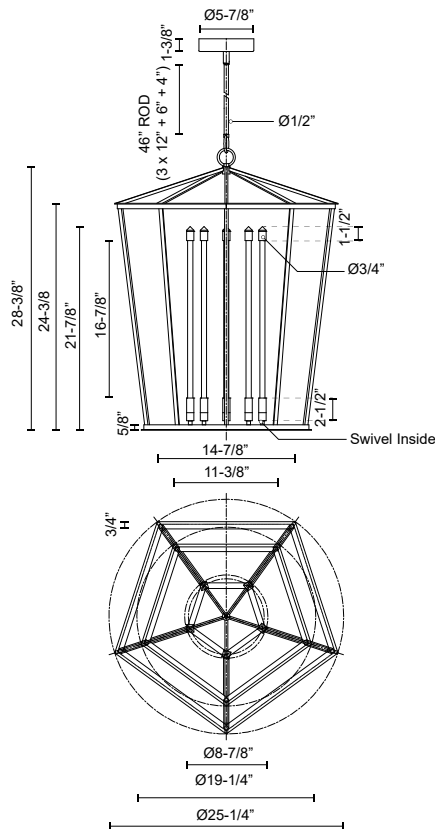

DELPHINE PD317129NB

FIXTURE DIMENSIONS	D25-1/4" x H28-3/8"
LIGHT SOURCE	LED
WATTAGE	30W
TOTAL LUMENS	3150lm
DELIVERED LUMENS	2820lm
VOLTAGE	120V
COLOR TEMPERATURE	2700K
CRI (RA)	90CRI
DIMMABLE	Yes, TRIAC/ELV Dimmer (Not Included)
GLASS DETAILS	Clear Glass
MATERIAL	Brass
ROD LENGTH	46" Max (3x12" + 1x6" + 1x4")
DIAMETER OF ROD	1/2"
WIRE LENGTH	144"
MINIMUM HANG HEIGHT	40"
SLOPED CEILING ADAPTABLE	Yes, Up to 45°
LOCATION	Dry
BARCODE	691759060317
CANOPY DIMENSIONS	D5-7/8" x H1-3/8"
FINISH OPTION(S)	Natural Brass

[D - Diameter, L - Length, W - Width, H - Height, E - Extension]

AVAILABLE FINISHES:

PD317129NB
Natural Brass

PD317129UB
Urban Bronze

*For complete warranty terms, please visit: www.aloralighting.com/warranty