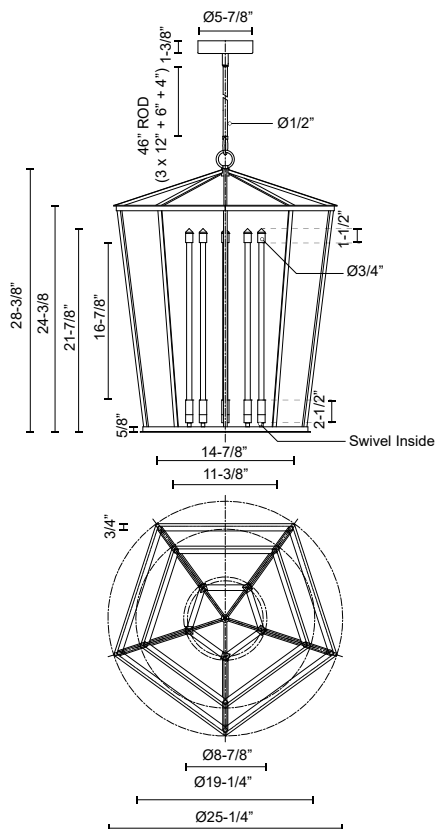

DELPHINE PD317129UB

FIXTURE DIMENSIONS	D25-1/4" x H28-3/8"
LIGHT SOURCE	LED
WATTAGE	30W
TOTAL LUMENS	3150lm
DELIVERED LUMENS	2820lm
VOLTAGE	120V
COLOR TEMPERATURE	2700K
CRI (RA)	90CRI
DIMMABLE	Yes, TRIAC/ELV Dimmer (Not Included)
GLASS DETAILS	Clear Glass
MATERIAL	Brass
ROD LENGTH	46" Max (3x12" + 1x6" + 1x4")
DIAMETER OF ROD	1/2"
WIRE LENGTH	144"
MINIMUM HANG HEIGHT	40"
SLOPED CEILING ADAPTABLE	Yes, Up to 45°
LOCATION	Dry
BARCODE	691759060324
CANOPY DIMENSIONS	D5-7/8" x H1-3/8"
FINISH OPTION(S)	Urban Bronze

[D - Diameter, L - Length, W - Width, H - Height, E - Extension]

AVAILABLE FINISHES:

PD317129UB

Urban Bronze

PD317129NB

Natural Brass

*For complete warranty terms, please visit: www.aloralighting.com/warranty